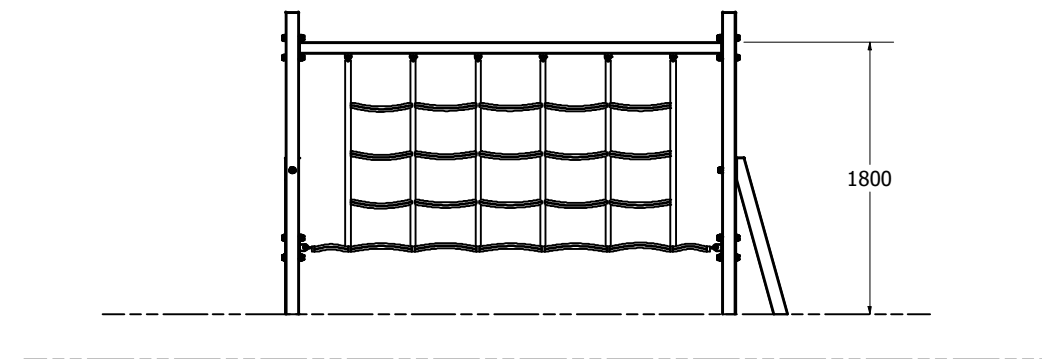

Commando Net Fitness Station

Commando Net Fitness Station

1 : 50 @ A3

Technical Information	
Main Dimension	6490 x 3600mm
Total Area	23.4m ²
Max FHO	1800mm
Heaviest Part	-
Compliant to	NZS 5828:2015 AS 4685:2021 EN 1176:2007

Fallzones

Pole Dimensions

Pole Type

A (1 : 25)

Front Elevation

Right Elevation

REVISION HISTORY			
REV	DESCRIPTION	DATE	BY
A	Creation	10/04/2024	FJC

DRAWN BY **FJC**
DATE DRAWN **10/04/2024**

SCALE
1 : 100 @ A3

PART NUMBER **HFCOTP30**

DESCRIPTION **Commando Net Fitness Station - TP**

SHEET
3/4