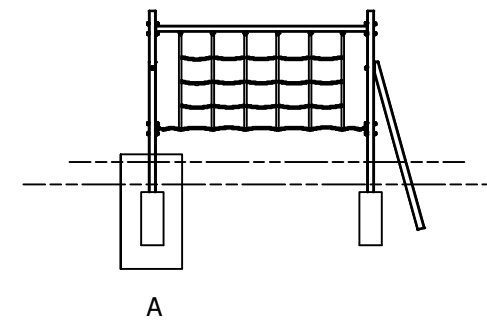

Commando Net Fitness Station

Commando Net Fitness Station

1 : 50 @ A3

Technical Information	
Main Dimension	6490 x 3600mm
Total Area	23.4m ²
Max FHO	1800mm
Heaviest Part	-
Compliant to	NZS 5828:2015 AS 4685:2021 EN 1176:2007

Fallzones

Pole Dimensions

Pole Type

A (1 : 25)

Front Elevation

Right Elevation

REVISION HISTORY			
REV	DESCRIPTION	DATE	BY
A	Creation	10/04/2024	FJC

DRAWN BY **FJC**
DATE DRAWN **10/04/2024**

SCALE
1 : 100 @ A3

PART NUMBER **HFCOTP30**

DESCRIPTION **Commando Net Fitness Station - TP**

SHEET
3/4