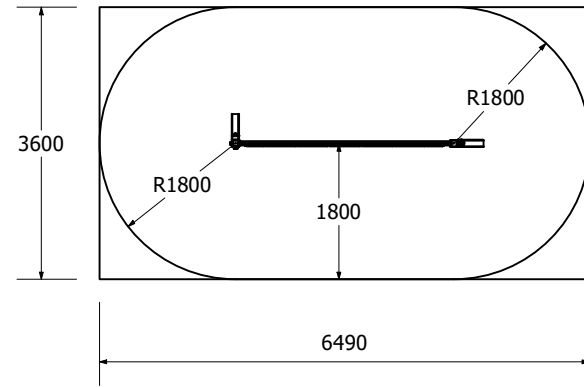

Commando Net Fitness Station

Commando Net Fitness Station

1 : 50 @ A3

Technical Information	
Main Dimension	6490 x 3600mm
Total Area	23.4m ²
Max FHO	1800mm
Heaviest Part	-
Compliant to	NZS 5828:2015 AS 4685:2021 EN 1176:2007

Fallzones

Pole Dimensions

Pole Type

A (1 : 25)

Front Elevation

Right Elevation

REVISION HISTORY			
REV	DESCRIPTION	DATE	BY
A	Creation	10/04/2024	FJC

DRAWN BY **FJC**
DATE DRAWN **10/04/2024**

SCALE
1 : 100 @ A3

PART NUMBER **HFCOTP30**

DESCRIPTION **Commando Net Fitness Station - TP**

SHEET
3/4