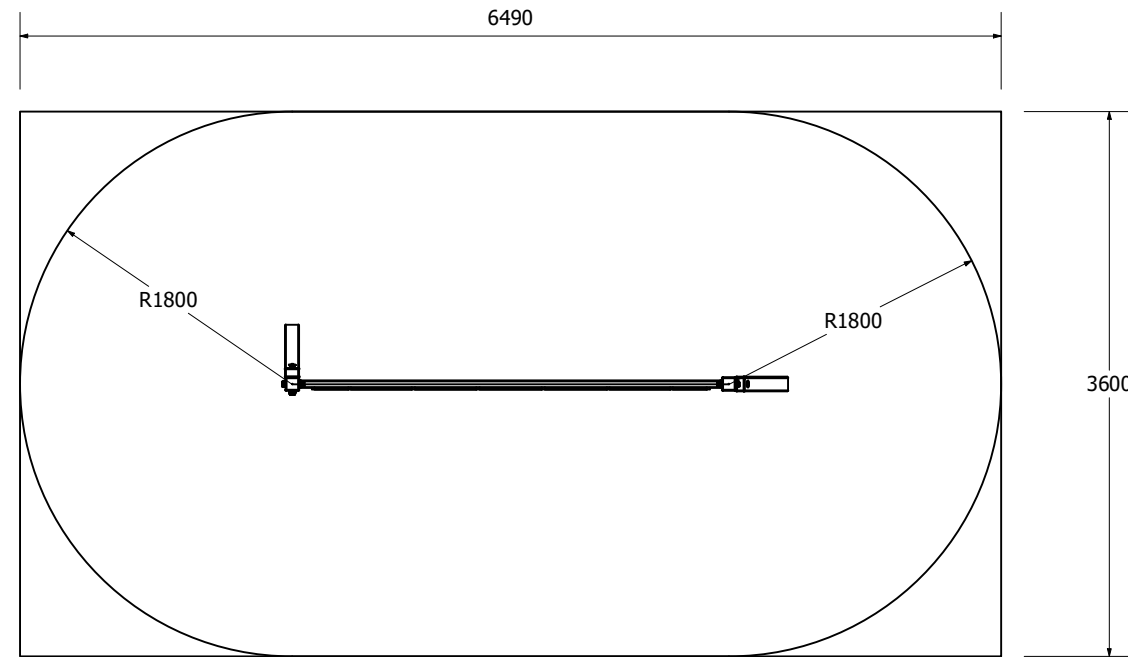

Commando Net Fitness Station

Commando Net Fitness Station

1 : 50 @ A3

Technical Information	
Main Dimension	6490 x 3600mm
Total Area	23.4m ²
Max FHO	1800mm
Heaviest Part	-
Compliant to	NZS 5828:2015 AS 4685:2021 EN 1176:2007

Fallzones

Pole Dimensions

Pole Type

A (1 : 25)

Front Elevation

Right Elevation

REVISION HISTORY			
REV	DESCRIPTION	DATE	BY
A	Creation	10/04/2024	FJC

DRAWN BY **FJC**
DATE DRAWN **10/04/2024**

SCALE
1 : 100 @ A3

PART NUMBER **HFCOTP30**

DESCRIPTION **Commando Net Fitness Station - TP**

SHEET
3/4