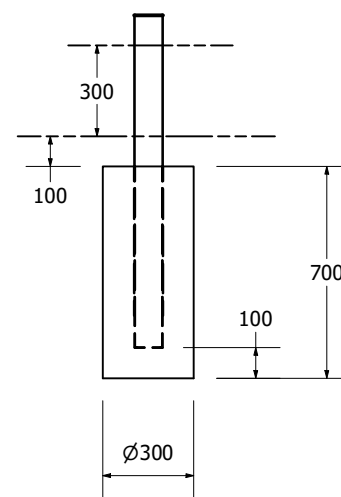

Commando Net Fitness Station

Commando Net Fitness Station

1 : 50 @ A3

Technical Information	
Main Dimension	6490 x 3600mm
Total Area	23.4m ²
Max FHO	1800mm
Heaviest Part	-
Compliant to	NZS 5828:2015 AS 4685:2021 EN 1176:2007

Fallzones

Pole Dimensions

Pole Type

A (1 : 25)

Front Elevation

Right Elevation

REVISION HISTORY			
REV	DESCRIPTION	DATE	BY
A	Creation	10/04/2024	FJC

DRAWN BY **FJC**
DATE DRAWN **10/04/2024**

SCALE
1 : 100 @ A3

PART NUMBER **HFCOTP30**

DESCRIPTION **Commando Net Fitness Station - TP**

SHEET
3/4