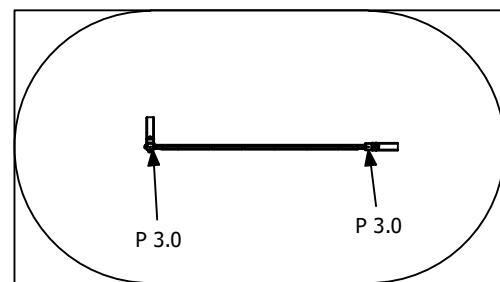

Commando Net Fitness Station

Commando Net Fitness Station

1 : 50 @ A3

Technical Information	
Main Dimension	6490 x 3600mm
Total Area	23.4m ²
Max FHO	1800mm
Heaviest Part	-
Compliant to	NZS 5828:2015 AS 4685:2021 EN 1176:2007

Fallzones

Pole Dimensions

Pole Type

A (1 : 25)

Front Elevation

Right Elevation

REVISION HISTORY			
REV	DESCRIPTION	DATE	BY
A	Creation	10/04/2024	FJC

DRAWN BY **FJC**
DATE DRAWN **10/04/2024**