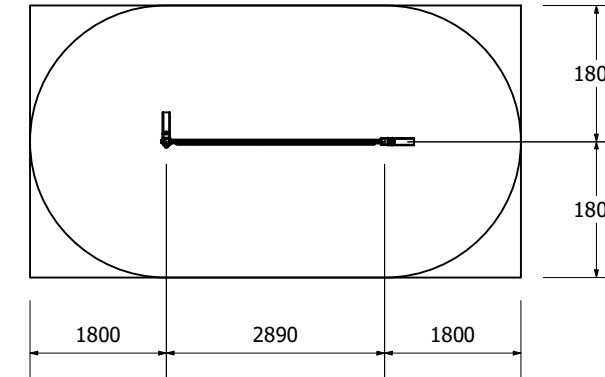

Commando Net Fitness Station

Commando Net Fitness Station

1 : 50 @ A3

Technical Information	
Main Dimension	6490 x 3600mm
Total Area	23.4m ²
Max FHO	1800mm
Heaviest Part	-
Compliant to	NZS 5828:2015 AS 4685:2021 EN 1176:2007

Fallzones

Pole Dimensions

Pole Type

A (1 : 25)

Front Elevation

Right Elevation

REVISION HISTORY			
REV	DESCRIPTION	DATE	BY
A	Creation	10/04/2024	FJC

DRAWN BY **FJC**
DATE DRAWN **10/04/2024**