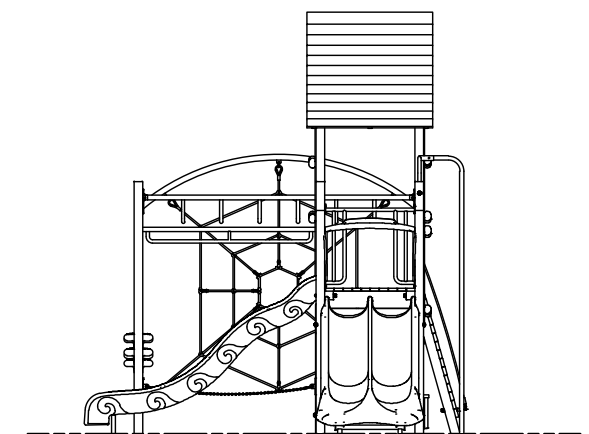

# Classic 902 - Nature

1 : 100 @ A3

**Fallzones**

**Front Elevation**

**Right Elevation**

Technical Information	
Main Dimension	13730 x 7720
Total Area	86 m <sup>2</sup>
Max FHOF	3000mm
Heaviest Part	140 Kg
Compliant to	NZS 5828:2015 AS 4685:(series) EN 1176:2008