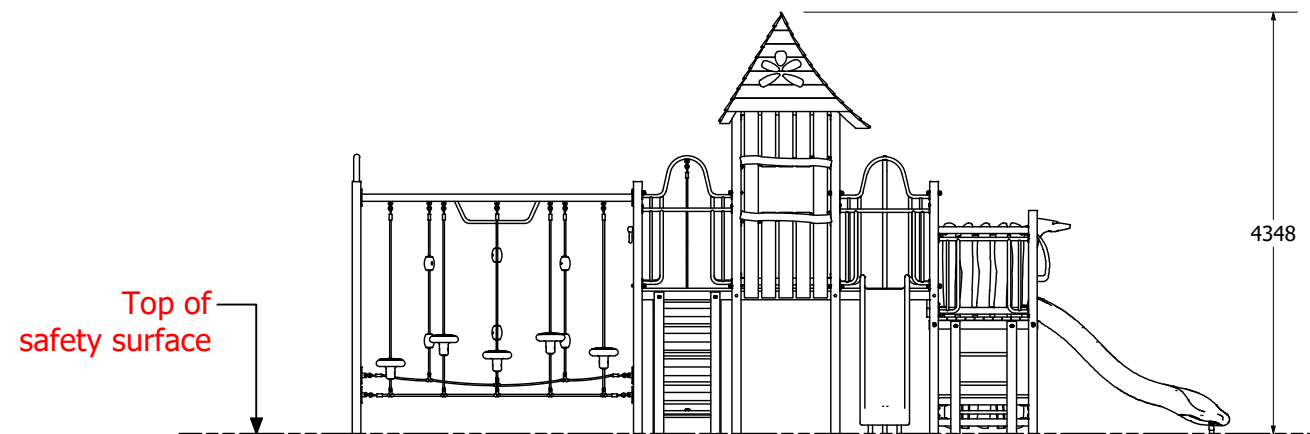

# Classic 902 - Nature

1 : 100 @ A3

**Fallzones**

**Front Elevation**

**Right Elevation**

Technical Information	
Main Dimension	13730 x 7720
Total Area	86 m <sup>2</sup>
Max FHOF	3000mm
Heaviest Part	140 Kg
Compliant to	NZS 5828:2015 AS 4685:(series) EN 1176:2008