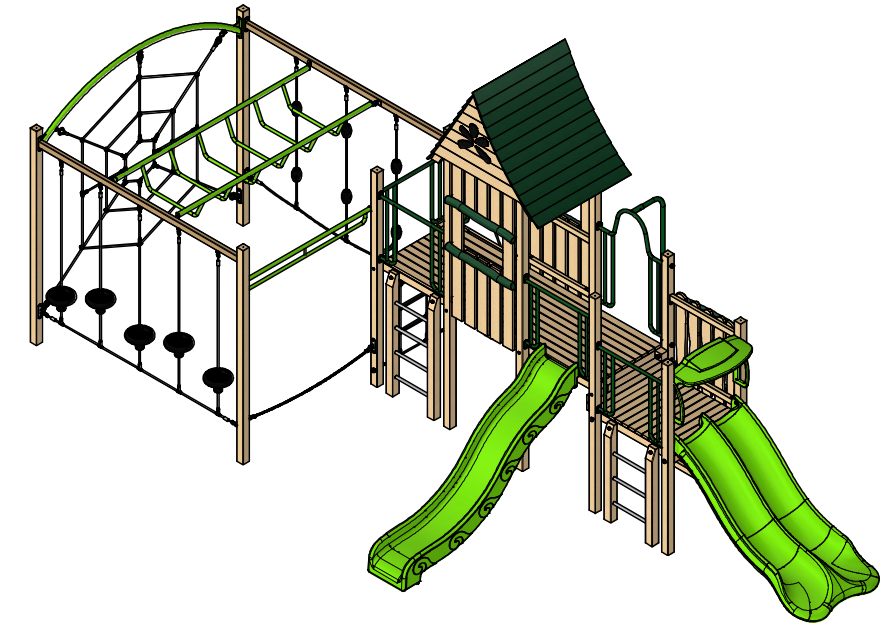

# Classic 902 - Nature

# Classic 902 - Nature

1 : 100 @ A3

**Fallzones**

**Front Elevation**

**Right Elevation**

Technical Information	
Main Dimension	13730 x 7720
Total Area	86 m <sup>2</sup>
Max FHOF	3000mm
Heaviest Part	140 Kg
Compliant to	NZS 5828:2015 AS 4685:(series) EN 1176:2008

**Please note: This playground is easily accessible for those under 36 months.**