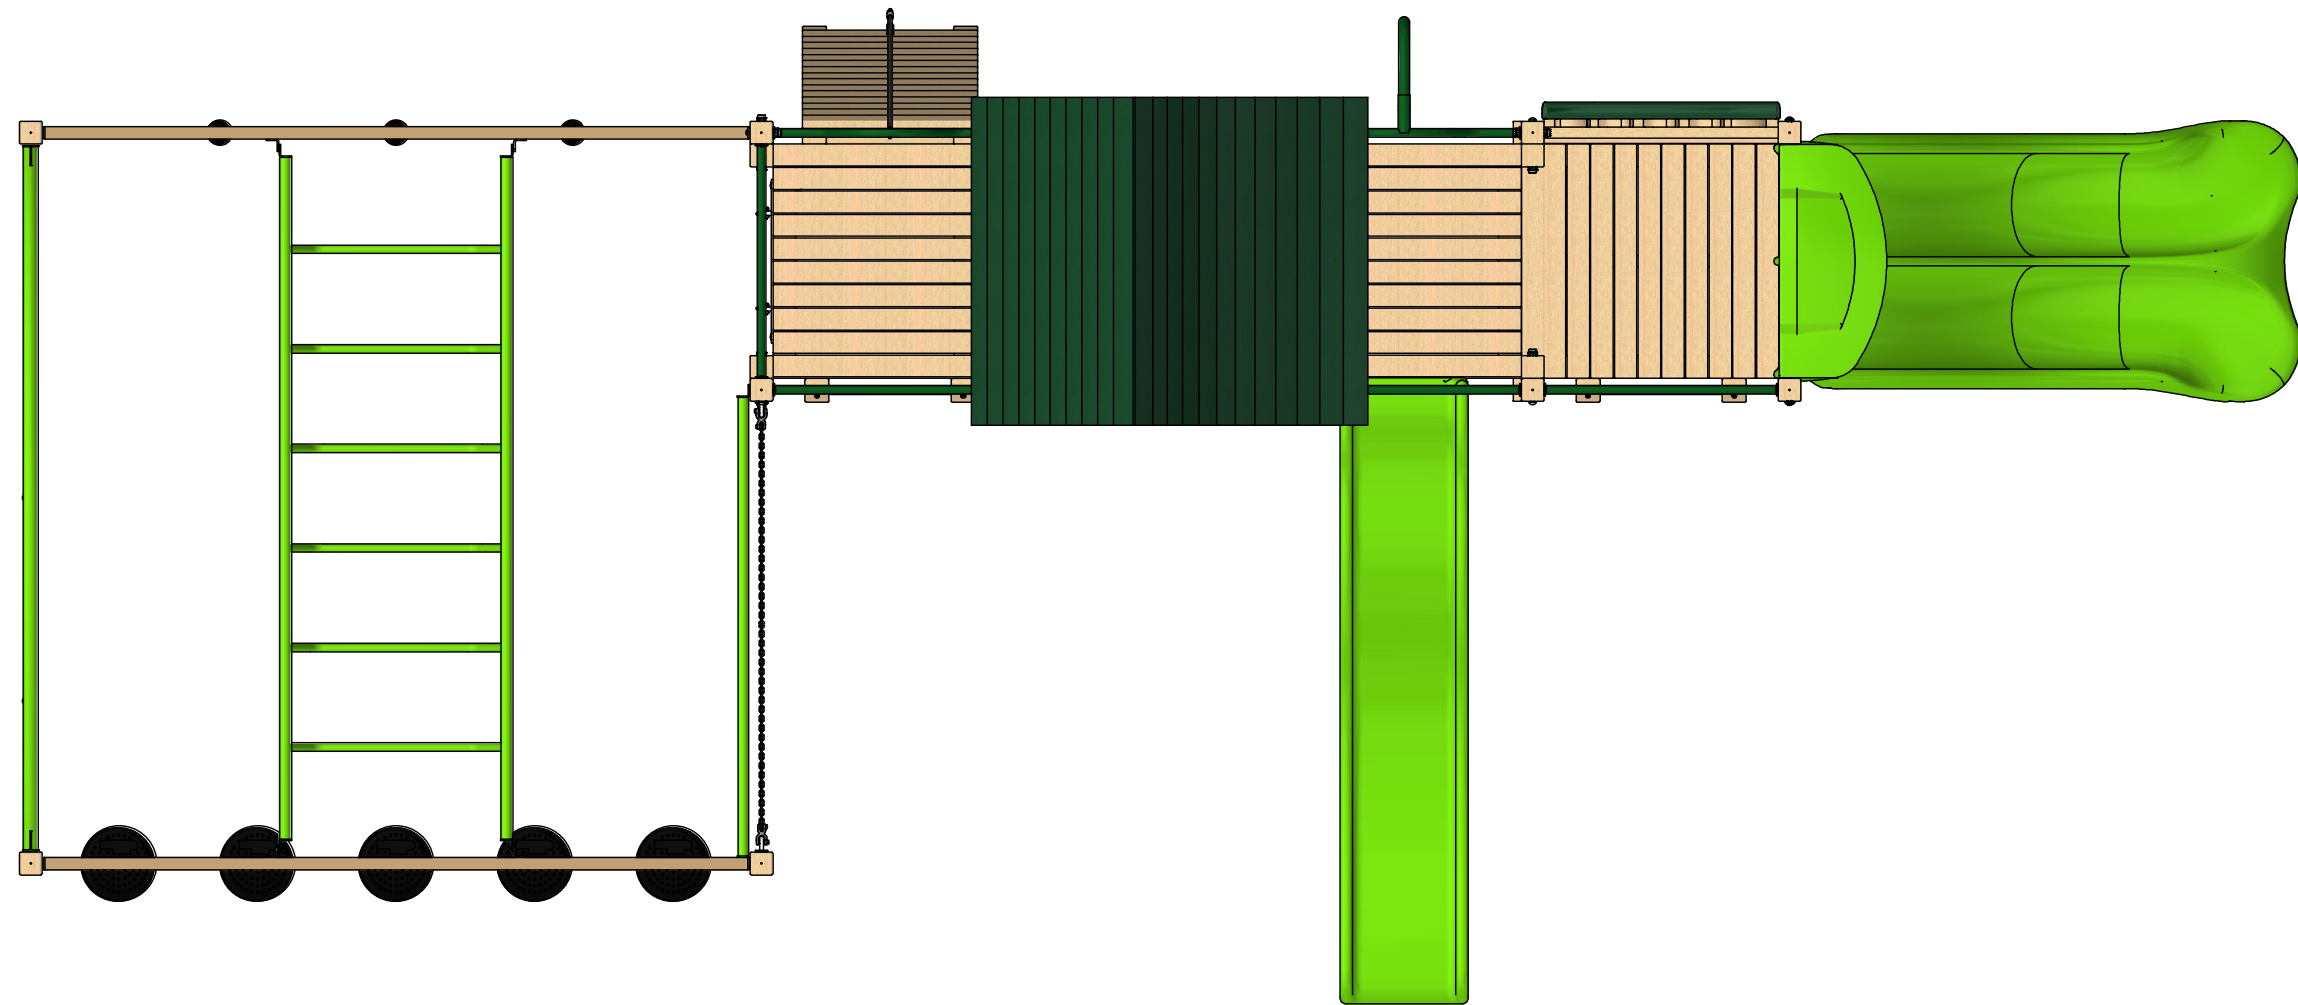

# Classic 902 - Nature

# Classic 902 - Nature

1 : 100 @ A3

**Fallzones**

**Front Elevation**

**Right Elevation**

Technical Information	
Main Dimension	13730 x 7720
Total Area	86 m <sup>2</sup>
Max FHOF	3000mm
Heaviest Part	140 Kg
Compliant to	NZS 5828:2015 AS 4685:(series) EN 1176:2008

**Please note: This playground is easily accessible for those under 36 months.**