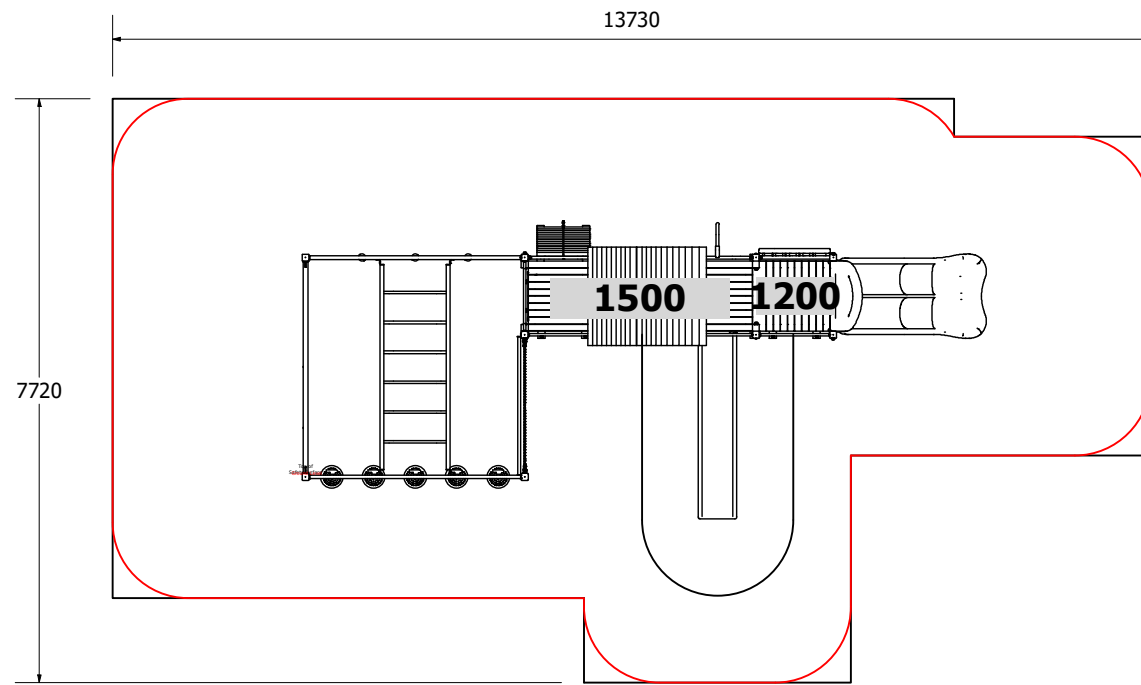

# Classic 902 - Nature

1 : 100 @ A3

**Fallzones**

**Front Elevation**

**Right Elevation**

Technical Information	
Main Dimension	13730 x 7720
Total Area	86 m <sup>2</sup>
Max FHOF	3000mm
Heaviest Part	140 Kg
Compliant to	NZS 5828:2015 AS 4685:(series) EN 1176:2008