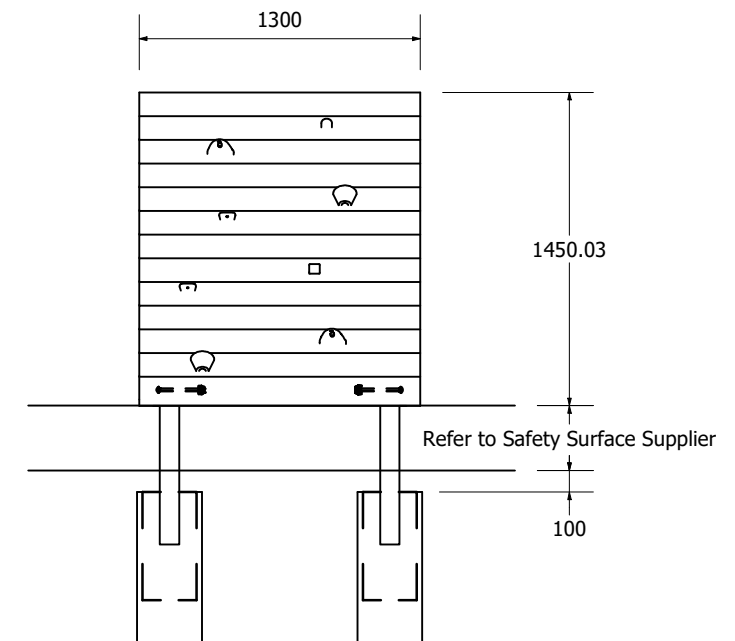

Cubby Climbing Hut 2104

MOTP2104

Cubby Climbing Hut 2104

MOTP2104

MOTP2104
1:100 @ A3

Fallzones

Pole Dimensions

Front Elevation

Right Elevation

Technical Information	
Main Dimension	5661 x 4500
Total Area	23.3 sq m
Max FHOV	1.45 m
Heaviest Part	
Compliant to	NZS 5828:2015 AS 4685:2017 EN 1176:2008

REVISION HISTORY			
REV	DESCRIPTION	DATE	BY
A	Creation	21/05/2020	Barry