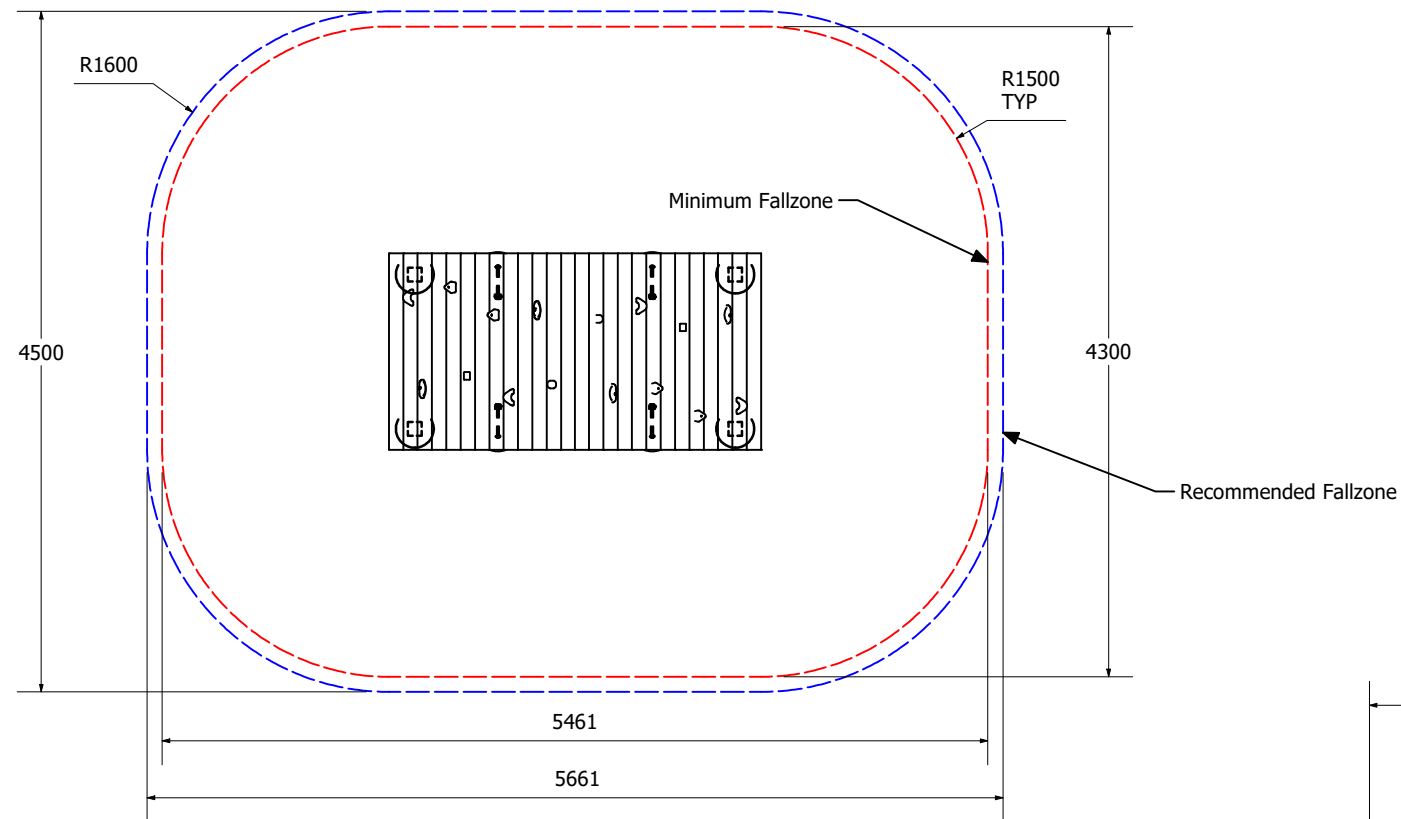

Cubby Climbing Hut 2104

MOTP2104

Cubby Climbing Hut 2104

MOTP2104

MOTP2104
1:100 @ A3

Fallzones

Pole Dimensions

Front Elevation

Right Elevation

Technical Information	
Main Dimension	5661 x 4500
Total Area	23.3 sq m
Max FHOV	1.45 m
Heaviest Part	
Compliant to	NZS 5828:2015 AS 4685:2017 EN 1176:2008

REVISION HISTORY			
REV	DESCRIPTION	DATE	BY
A	Creation	21/05/2020	Barry