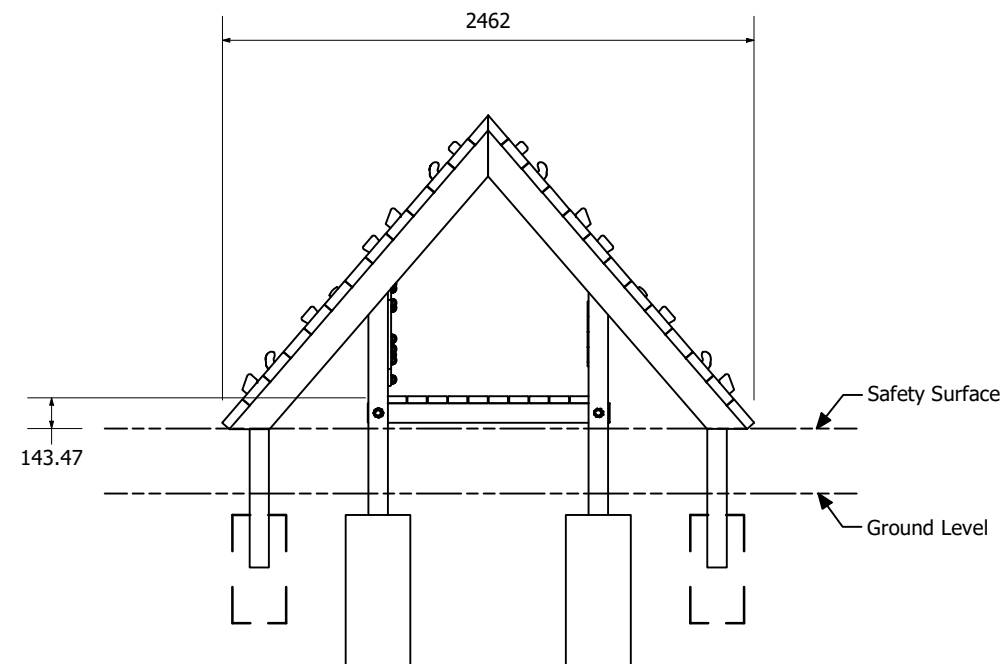

Cubby Climbing Hut 2104

MOTP2104

Cubby Climbing Hut 2104

MOTP2104

MOTP2104
1:100 @ A3

Fallzones

Pole Dimensions

Front Elevation

Right Elevation

Technical Information	
Main Dimension	5661 x 4500
Total Area	23.3 sq m
Max FHOV	1.45 m
Heaviest Part	
Compliant to	NZS 5828:2015 AS 4685:2017 EN 1176:2008

REVISION HISTORY			
REV	DESCRIPTION	DATE	BY
A	Creation	21/05/2020	Barry