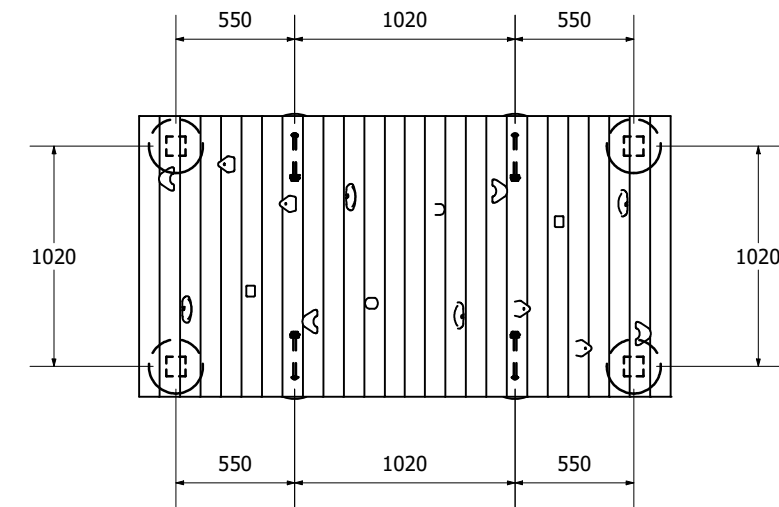

Cubby Climbing Hut 2104

MOTP2104

Cubby Climbing Hut 2104

MOTP2104

MOTP2104
1:100 @ A3

Fallzones

Pole Dimensions

Front Elevation

Right Elevation

Technical Information	
Main Dimension	5661 x 4500
Total Area	23.3 sq m
Max FHOV	1.45 m
Heaviest Part	
Compliant to	NZS 5828:2015 AS 4685:2017 EN 1176:2008

REVISION HISTORY			
REV	DESCRIPTION	DATE	BY
A	Creation	21/05/2020	Barry