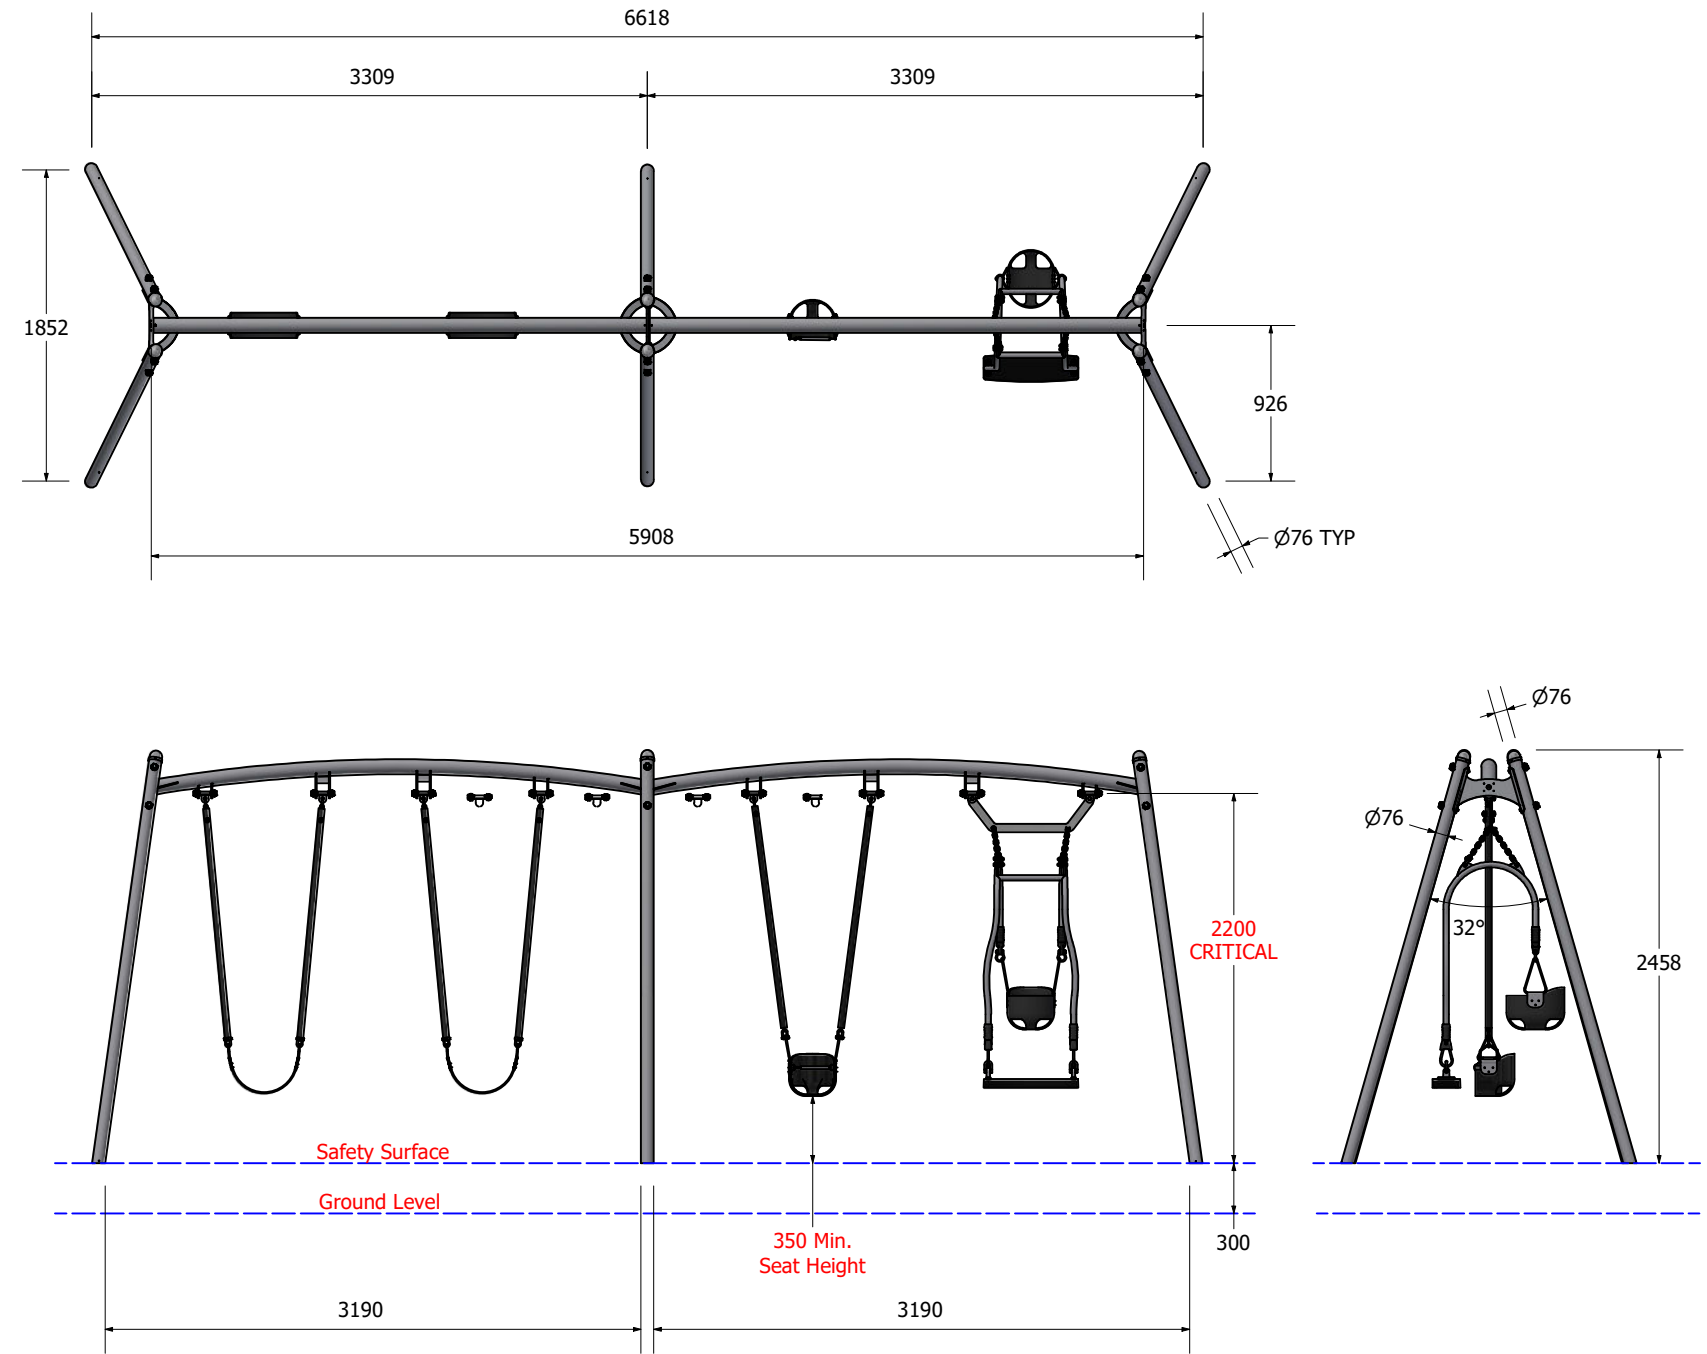

METAPLAY SWING - 4 BAY STANDARD 2VR TWC EXP

SWMP4B20H

Age groups appropriate for:

 Toddlers & Pre-Schoolers

 Primary to Big Kids

 Teenagers to Young Adults

 Whole family / Young at Heart

METAPLAY SWING - 4 BAY STANDARD 2VR TWC EXP

SWMP4B20H

FALLZONE

DIMENSIONS AT GROUND LEVEL

Technical Information	
Main Dimension	7800 x 6900
Total Area	54 sq/m
Max FHOFF	1300 mm
Heaviest Part	50 kg
Compliant to	NZS 5828:2015 AS 4685:(series) EN 1176:2008