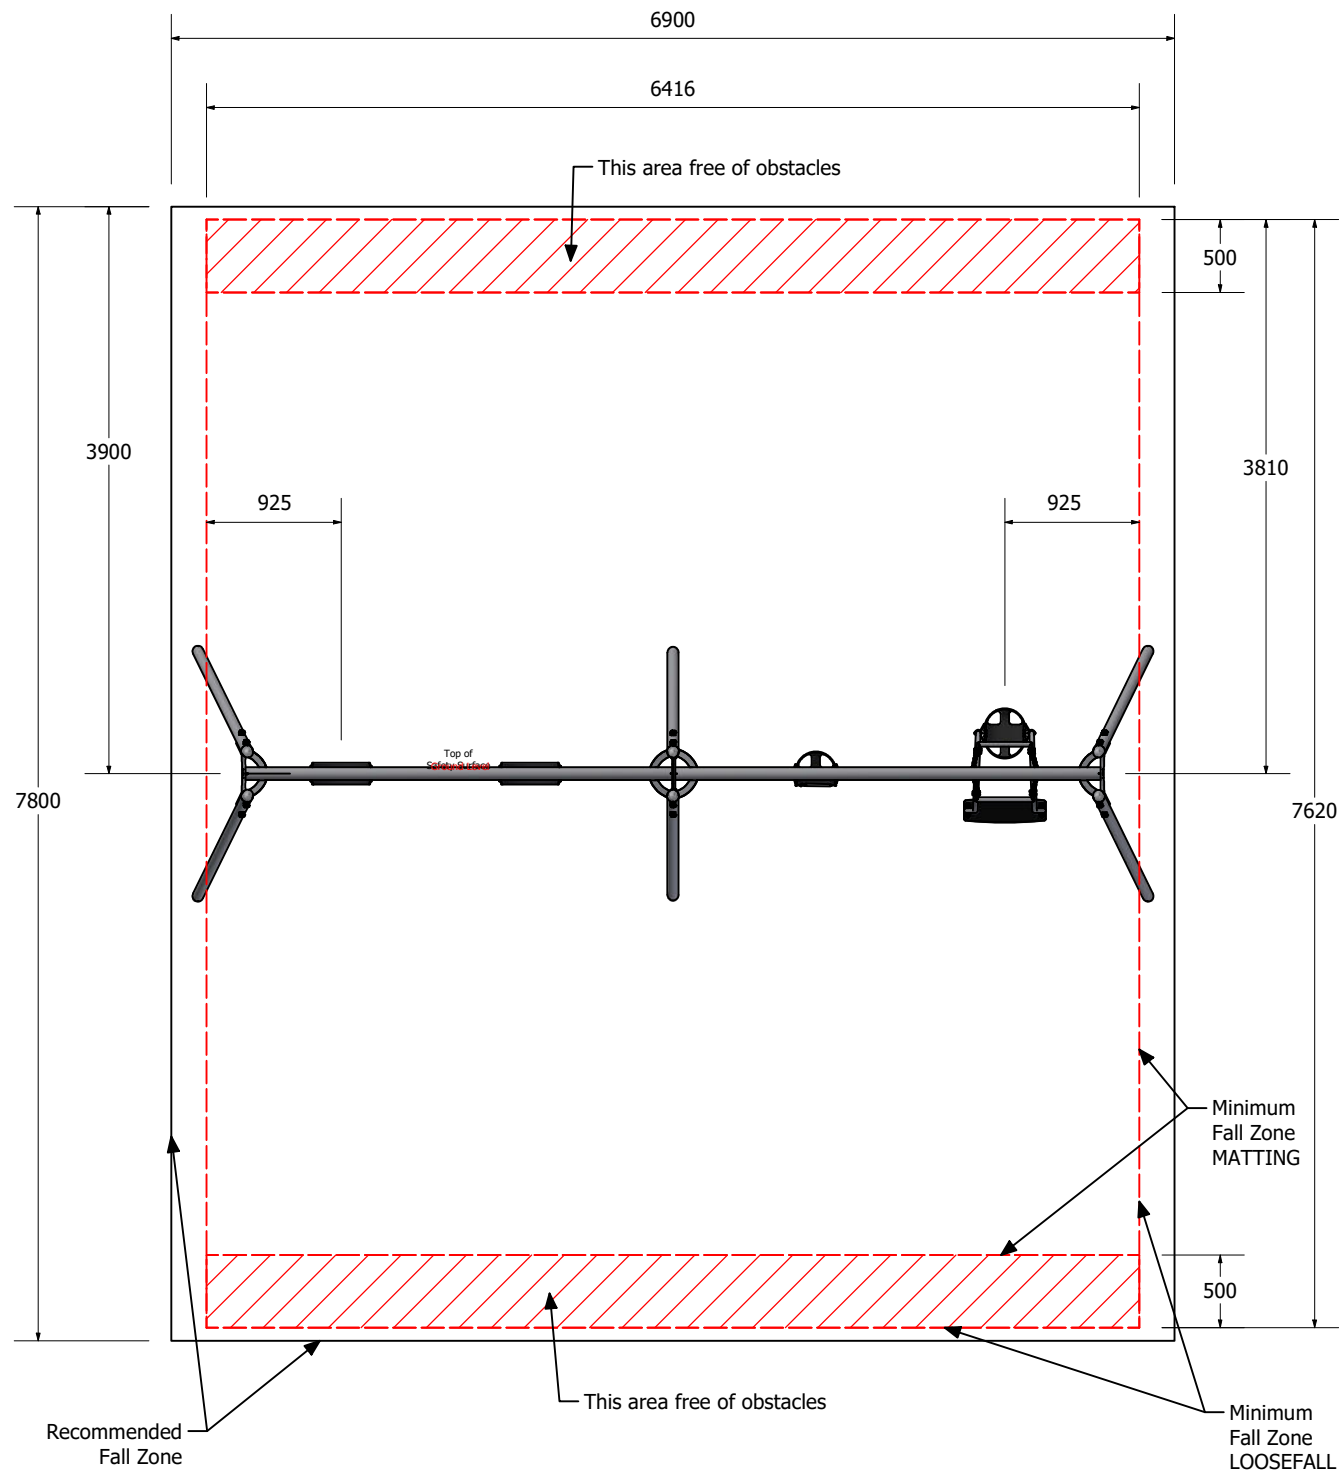

METAPLAY SWING - 4 BAY STANDARD 2VR TWC EXP

SWMP4B20H

Age groups appropriate for:

 Toddlers & Pre-Schoolers

 Primary to Big Kids

 Teenagers to Young Adults

 Whole family / Young at Heart

METAPLAY SWING - 4 BAY STANDARD 2VR TWC EXP

SWMP4B20H

FALLZONE

DIMENSIONS AT GROUND LEVEL

Technical Information	
Main Dimension	7800 x 6900
Total Area	54 sq/m
Max FHOFF	1300 mm
Heaviest Part	50 kg
Compliant to	NZS 5828:2015 AS 4685:(series) EN 1176:2008