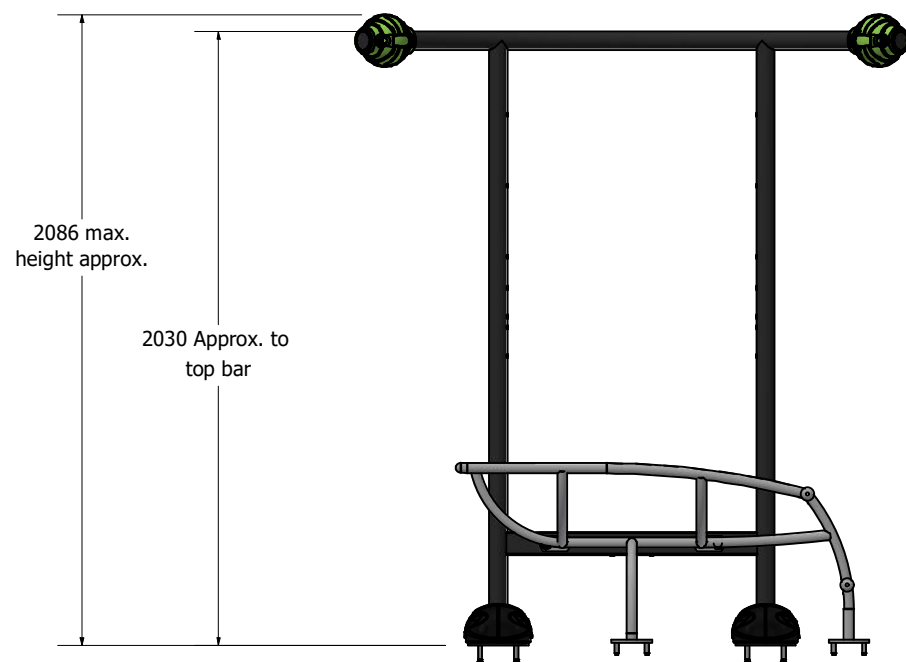

# Max Health Fitness Station - Sit Up Bench, OGCOSU

Flex Frame with Sit-Up Bench.

Add another Flex Station to make it a combo.

# Max Health Fitness Station - Sit Up Bench, OGCOSU

Note: Slab shown is standard across fitness station range. Size may be altered depending on equipment configuration.

# Max Health Fitness Station - Sit Up Bench, OGCOSU

PARTS LIST			
ITEM	QTY	PART NUMBER	DESCRIPTION
1	1	OGFV2FR	Duo Station Flex Frame
2	2	OGFV2EC	Fitness Frame End Cover Ø132 x 103mm
3	1	803ASM001	Sit-Up Bench
4	2	PLTIF00 - AP	Titan Flange Cover - Apple
5	2	PLOGFPC00	OGE Foot Plastic Covers - Black (Pair)
6	4	PLSCI10GY	Security Cover & Insert - 10mm
7	6	FAENB2404	M10 x 30mm Galv Set Screw
8	8	FANYN4400	M10 S/S 304 Nyloc Nut
9	8	FARBN4402	M10 x 20 S/S 304 (T45) Prolok Resytork Button Barrel Nut
10	4	FAENB2414	M10 x 80mm Galv Engineering Bolt
11	4	FARBS4414	M10 x 80 S/S 304 (T45) Prolok Resytork Button Machine Screw
12	8	FAFLW4402	M10 x 21 x 1.2 S/S Flat Washer
13	2	FAENB4409	M10 x 55mm S/S 304 Eng Bolt
14	8	FASAD2513	M12 x 75 Galv Sleeve Anchor (Dynabolt)
15	4	FADIA5400	M10 SS 316 Drop in Anchor