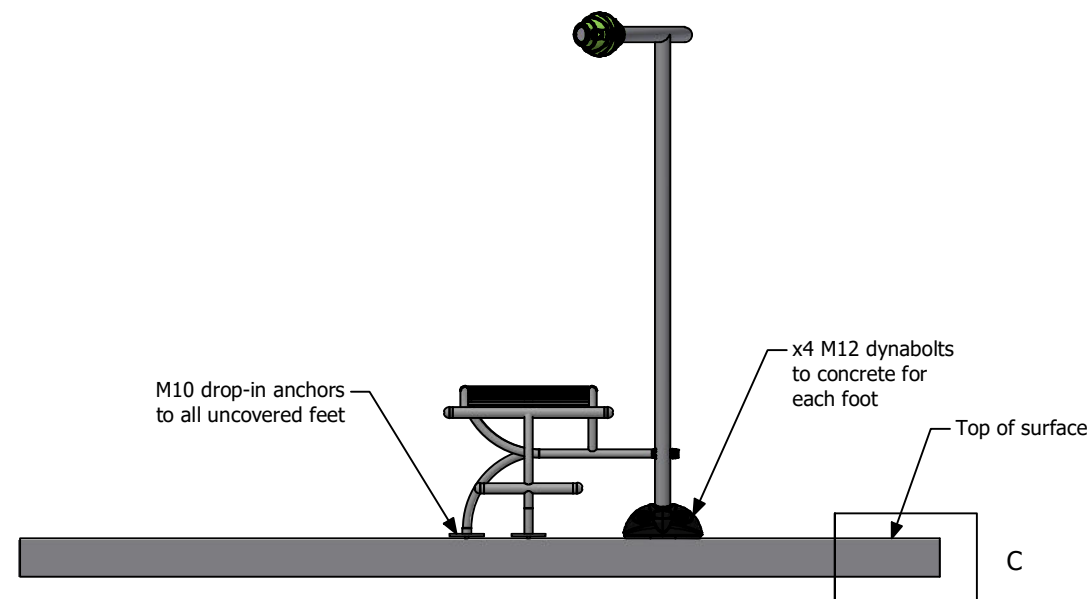

# Max Health Fitness Station - Sit Up Bench, OGCOSU

Flex Frame with Sit-Up Bench.

Add another Flex Station to make it a combo.

# Max Health Fitness Station - Sit Up Bench, OGCOSU

Note: Slab shown is standard across fitness station range. Size may be altered depending on equipment configuration.

# Max Health Fitness Station - Sit Up Bench, OGCOSU

PARTS LIST			
ITEM	QTY	PART NUMBER	DESCRIPTION
1	1	OGFV2FR	Duo Station Flex Frame
2	2	OGFV2EC	Fitness Frame End Cover Ø132 x 103mm
3	1	803ASM001	Sit-Up Bench
4	2	PLTIF00 - AP	Titan Flange Cover - Apple
5	2	PLOGFPC00	OGE Foot Plastic Covers - Black (Pair)
6	4	PLSCI10GY	Security Cover & Insert - 10mm
7	6	FAENB2404	M10 x 30mm Galv Set Screw
8	8	FANYN4400	M10 S/S 304 Nyloc Nut
9	8	FARBN4402	M10 x 20 S/S 304 (T45) Prolok Resytork Button Barrel Nut
10	4	FAENB2414	M10 x 80mm Galv Engineering Bolt
11	4	FARBS4414	M10 x 80 S/S 304 (T45) Prolok Resytork Button Machine Screw
12	8	FAFLW4402	M10 x 21 x 1.2 S/S Flat Washer
13	2	FAENB4409	M10 x 55mm S/S 304 Eng Bolt
14	8	FASAD2513	M12 x 75 Galv Sleeve Anchor (Dynabolt)
15	4	FADIA5400	M10 SS 316 Drop in Anchor