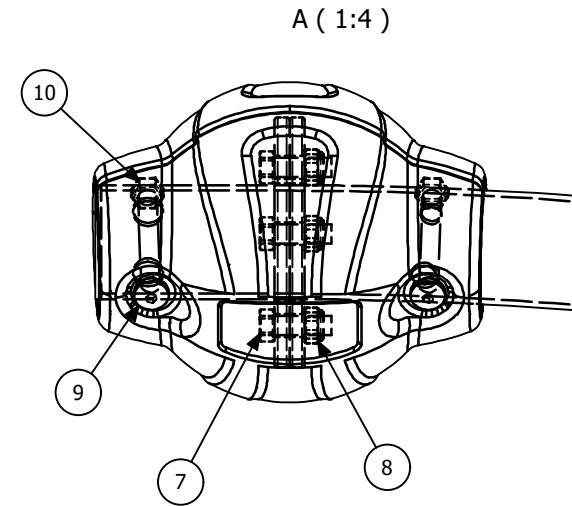

# Max Health Fitness Station - Sit Up Bench, OGCOSU

Flex Frame with Sit-Up Bench.

Add another Flex Station to make it a combo.

# Max Health Fitness Station - Sit Up Bench, OGCOSU

Note: Slab shown is standard across fitness station range. Size may be altered depending on equipment configuration.

# Max Health Fitness Station - Sit Up Bench, OGCOSU

PARTS LIST			
ITEM	QTY	PART NUMBER	DESCRIPTION
1	1	OGFV2FR	Duo Station Flex Frame
2	2	OGFV2EC	Fitness Frame End Cover Ø132 x 103mm
3	1	803ASM001	Sit-Up Bench
4	2	PLTIF00 - AP	Titan Flange Cover - Apple
5	2	PLOGFPC00	OGE Foot Plastic Covers - Black (Pair)
6	4	PLSCI10GY	Security Cover & Insert - 10mm
7	6	FAENB2404	M10 x 30mm Galv Set Screw
8	8	FANYN4400	M10 S/S 304 Nyloc Nut
9	8	FARBN4402	M10 x 20 S/S 304 (T45) Prolok Resytork Button Barrel Nut
10	4	FAENB2414	M10 x 80mm Galv Engineering Bolt
11	4	FARBS4414	M10 x 80 S/S 304 (T45) Prolok Resytork Button Machine Screw
12	8	FAFLW4402	M10 x 21 x 1.2 S/S Flat Washer
13	2	FAENB4409	M10 x 55mm S/S 304 Eng Bolt
14	8	FASAD2513	M12 x 75 Galv Sleeve Anchor (Dynabolt)
15	4	FADIA5400	M10 SS 316 Drop in Anchor