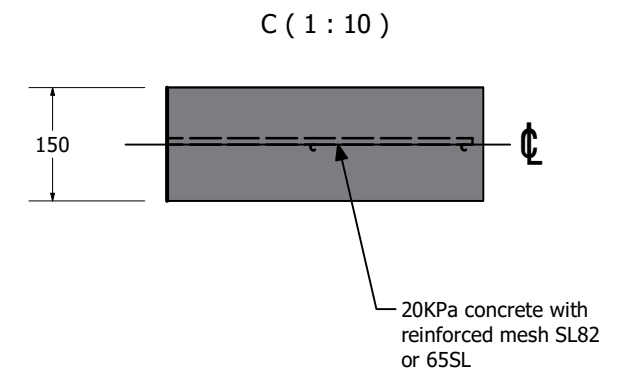

# Max Health Fitness Station - Sit Up Bench, OGCOSU

Flex Frame with Sit-Up Bench.

Add another Flex Station to make it a combo.

# Max Health Fitness Station - Sit Up Bench, OGCOSU

Note: Slab shown is standard across fitness station range. Size may be altered depending on equipment configuration.

# Max Health Fitness Station - Sit Up Bench, OGCOSU

PARTS LIST			
ITEM	QTY	PART NUMBER	DESCRIPTION
1	1	OGFV2FR	Duo Station Flex Frame
2	2	OGFV2EC	Fitness Frame End Cover Ø132 x 103mm
3	1	803ASM001	Sit-Up Bench
4	2	PLTIF00 - AP	Titan Flange Cover - Apple
5	2	PLOGFPC00	OGE Foot Plastic Covers - Black (Pair)
6	4	PLSCI10GY	Security Cover & Insert - 10mm
7	6	FAENB2404	M10 x 30mm Galv Set Screw
8	8	FANYN4400	M10 S/S 304 Nyloc Nut
9	8	FARBN4402	M10 x 20 S/S 304 (T45) Prolok Resytork Button Barrel Nut
10	4	FAENB2414	M10 x 80mm Galv Engineering Bolt
11	4	FARBS4414	M10 x 80 S/S 304 (T45) Prolok Resytork Button Machine Screw
12	8	FAFLW4402	M10 x 21 x 1.2 S/S Flat Washer
13	2	FAENB4409	M10 x 55mm S/S 304 Eng Bolt
14	8	FASAD2513	M12 x 75 Galv Sleeve Anchor (Dynabolt)
15	4	FADIA5400	M10 SS 316 Drop in Anchor