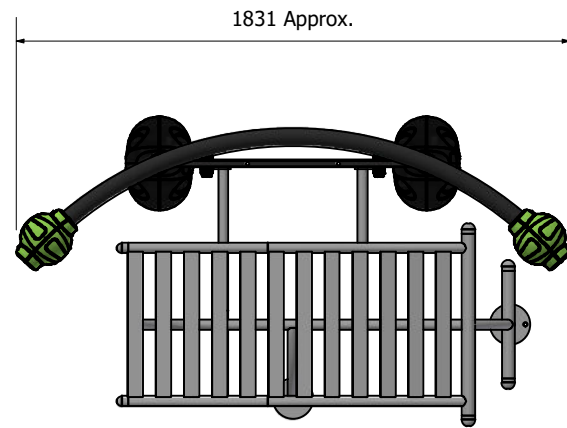

# Max Health Fitness Station - Sit Up Bench, OGCOSU

Flex Frame with Sit-Up Bench.

Add another Flex Station to make it a combo.

# Max Health Fitness Station - Sit Up Bench, OGCOSU

Note: Slab shown is standard across fitness station range. Size may be altered depending on equipment configuration.

# Max Health Fitness Station - Sit Up Bench, OGCOSU

PARTS LIST			
ITEM	QTY	PART NUMBER	DESCRIPTION
1	1	OGFV2FR	Duo Station Flex Frame
2	2	OGFV2EC	Fitness Frame End Cover Ø132 x 103mm
3	1	803ASM001	Sit-Up Bench
4	2	PLTIF00 - AP	Titan Flange Cover - Apple
5	2	PLOGFPC00	OGE Foot Plastic Covers - Black (Pair)
6	4	PLSCI10GY	Security Cover & Insert - 10mm
7	6	FAENB2404	M10 x 30mm Galv Set Screw
8	8	FANYN4400	M10 S/S 304 Nyloc Nut
9	8	FARBN4402	M10 x 20 S/S 304 (T45) Prolok Resytork Button Barrel Nut
10	4	FAENB2414	M10 x 80mm Galv Engineering Bolt
11	4	FARBS4414	M10 x 80 S/S 304 (T45) Prolok Resytork Button Machine Screw
12	8	FAFLW4402	M10 x 21 x 1.2 S/S Flat Washer
13	2	FAENB4409	M10 x 55mm S/S 304 Eng Bolt
14	8	FASAD2513	M12 x 75 Galv Sleeve Anchor (Dynabolt)
15	4	FADIA5400	M10 SS 316 Drop in Anchor