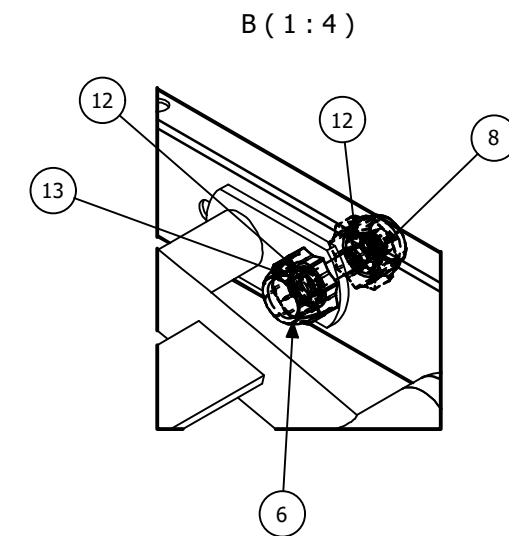

# Max Health Fitness Station - Sit Up Bench, OGCOSU

Flex Frame with Sit-Up Bench.

Add another Flex Station to make it a combo.

# Max Health Fitness Station - Sit Up Bench, OGCOSU

Note: Slab shown is standard across fitness station range. Size may be altered depending on equipment configuration.

# Max Health Fitness Station - Sit Up Bench, OGCOSU

PARTS LIST			
ITEM	QTY	PART NUMBER	DESCRIPTION
1	1	OGFV2FR	Duo Station Flex Frame
2	2	OGFV2EC	Fitness Frame End Cover Ø132 x 103mm
3	1	803ASM001	Sit-Up Bench
4	2	PLTIF00 - AP	Titan Flange Cover - Apple
5	2	PLOGFPC00	OGE Foot Plastic Covers - Black (Pair)
6	4	PLSCI10GY	Security Cover & Insert - 10mm
7	6	FAENB2404	M10 x 30mm Galv Set Screw
8	8	FANYN4400	M10 S/S 304 Nyloc Nut
9	8	FARBN4402	M10 x 20 S/S 304 (T45) Prolok Resytork Button Barrel Nut
10	4	FAENB2414	M10 x 80mm Galv Engineering Bolt
11	4	FARBS4414	M10 x 80 S/S 304 (T45) Prolok Resytork Button Machine Screw
12	8	FAFLW4402	M10 x 21 x 1.2 S/S Flat Washer
13	2	FAENB4409	M10 x 55mm S/S 304 Eng Bolt
14	8	FASAD2513	M12 x 75 Galv Sleeve Anchor (Dynabolt)
15	4	FADIA5400	M10 SS 316 Drop in Anchor