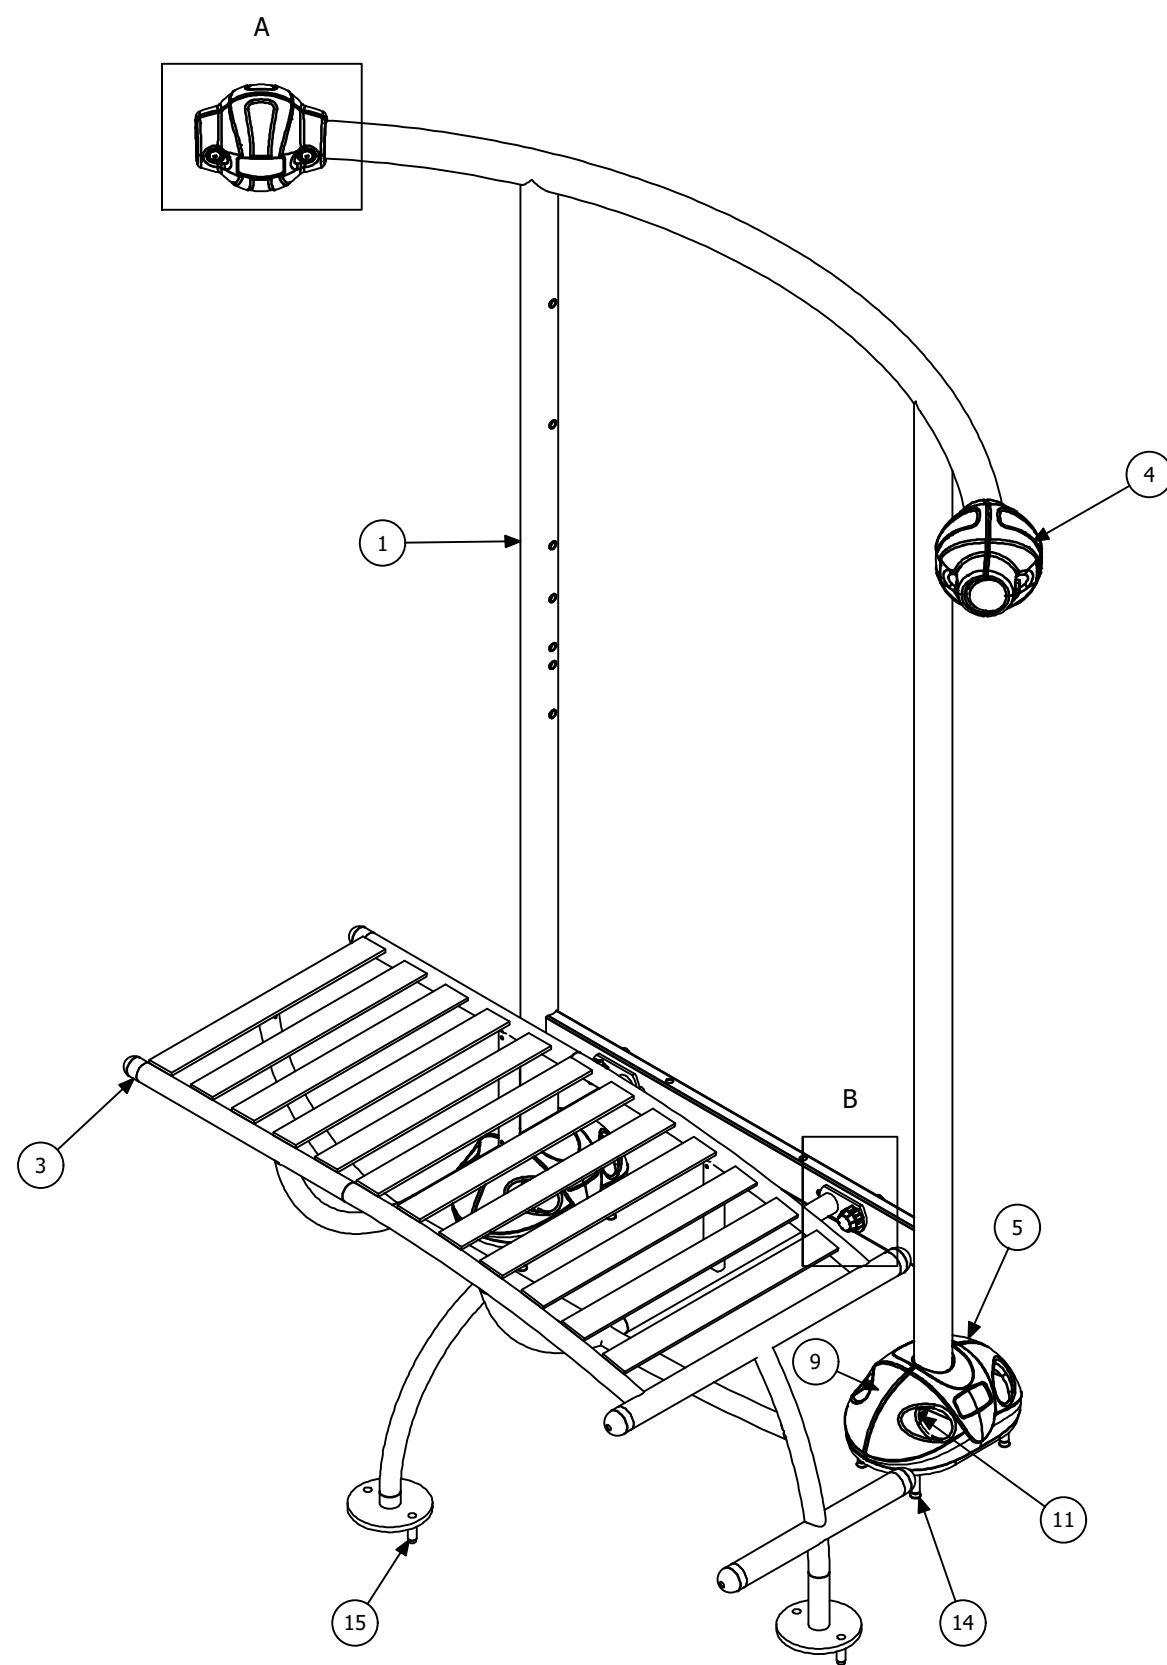

# Max Health Fitness Station - Sit Up Bench, OGCOSU

Flex Frame with Sit-Up Bench.

Add another Flex Station to make it a combo.

# Max Health Fitness Station - Sit Up Bench, OGCOSU

Note: Slab shown is standard across fitness station range. Size may be altered depending on equipment configuration.

# Max Health Fitness Station - Sit Up Bench, OGCOSU

PARTS LIST			
ITEM	QTY	PART NUMBER	DESCRIPTION
1	1	OGFV2FR	Duo Station Flex Frame
2	2	OGFV2EC	Fitness Frame End Cover Ø132 x 103mm
3	1	803ASM001	Sit-Up Bench
4	2	PLTIF00 - AP	Titan Flange Cover - Apple
5	2	PLOGFPC00	OGE Foot Plastic Covers - Black (Pair)
6	4	PLSCI10GY	Security Cover & Insert - 10mm
7	6	FAENB2404	M10 x 30mm Galv Set Screw
8	8	FANYN4400	M10 S/S 304 Nyloc Nut
9	8	FARBN4402	M10 x 20 S/S 304 (T45) Prolok Resytork Button Barrel Nut
10	4	FAENB2414	M10 x 80mm Galv Engineering Bolt
11	4	FARBS4414	M10 x 80 S/S 304 (T45) Prolok Resytork Button Machine Screw
12	8	FAFLW4402	M10 x 21 x 1.2 S/S Flat Washer
13	2	FAENB4409	M10 x 55mm S/S 304 Eng Bolt
14	8	FASAD2513	M12 x 75 Galv Sleeve Anchor (Dynabolt)
15	4	FADIA5400	M10 SS 316 Drop in Anchor