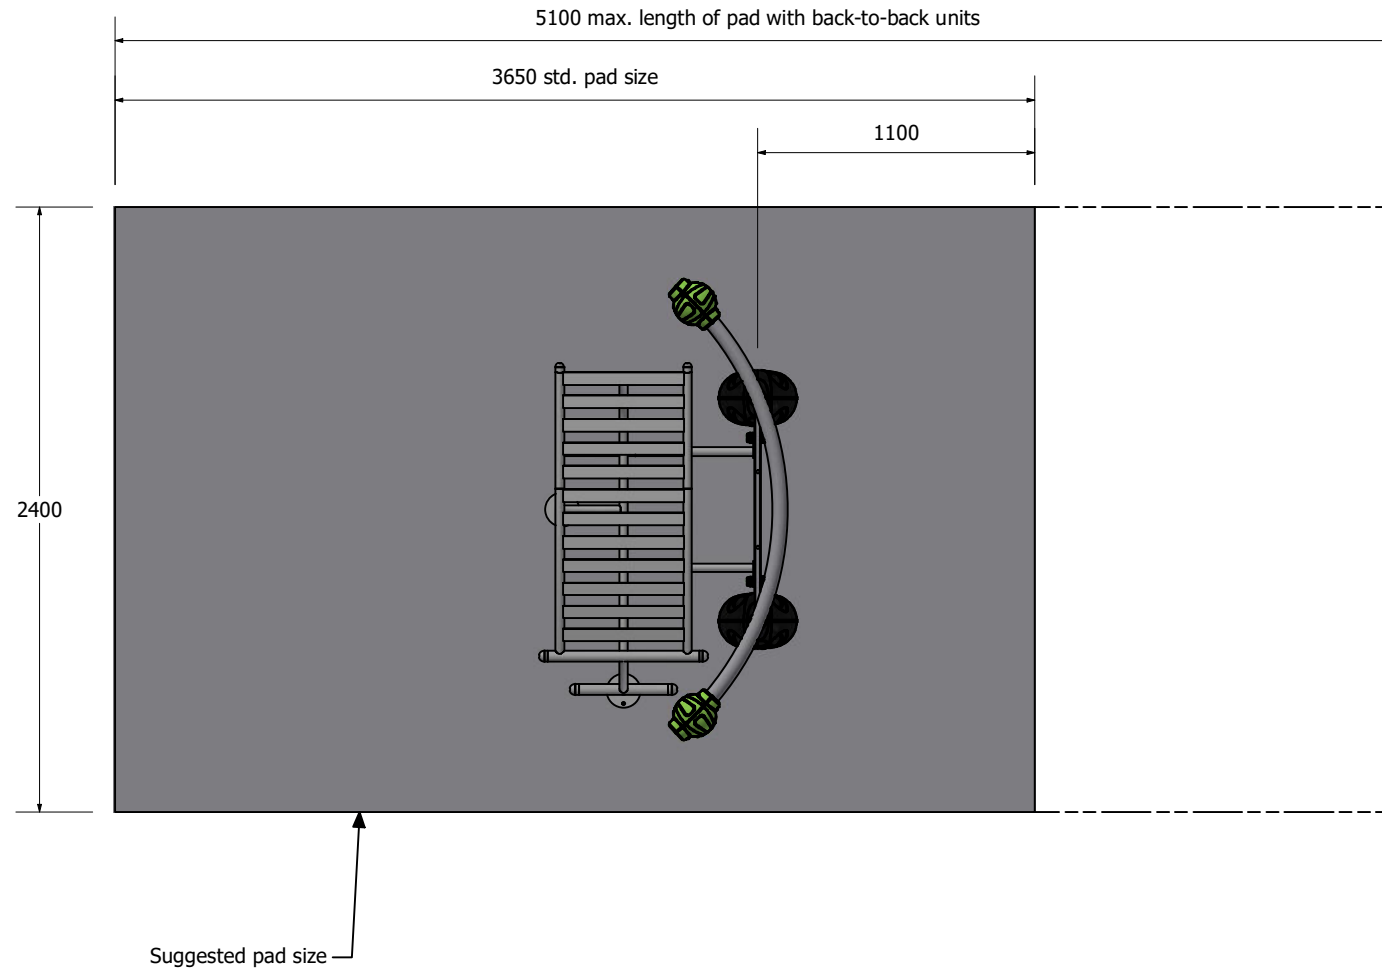

# Max Health Fitness Station - Sit Up Bench, OGCOSU

Flex Frame with Sit-Up Bench.

Add another Flex Station to make it a combo.

# Max Health Fitness Station - Sit Up Bench, OGCOSU

Note: Slab shown is standard across fitness station range. Size may be altered depending on equipment configuration.

# Max Health Fitness Station - Sit Up Bench, OGCOSU

PARTS LIST			
ITEM	QTY	PART NUMBER	DESCRIPTION
1	1	OGFV2FR	Duo Station Flex Frame
2	2	OGFV2EC	Fitness Frame End Cover Ø132 x 103mm
3	1	803ASM001	Sit-Up Bench
4	2	PLTIF00 - AP	Titan Flange Cover - Apple
5	2	PLOGFPC00	OGE Foot Plastic Covers - Black (Pair)
6	4	PLSCI10GY	Security Cover & Insert - 10mm
7	6	FAENB2404	M10 x 30mm Galv Set Screw
8	8	FANYN4400	M10 S/S 304 Nyloc Nut
9	8	FARBN4402	M10 x 20 S/S 304 (T45) Prolok Resytork Button Barrel Nut
10	4	FAENB2414	M10 x 80mm Galv Engineering Bolt
11	4	FARBS4414	M10 x 80 S/S 304 (T45) Prolok Resytork Button Machine Screw
12	8	FAFLW4402	M10 x 21 x 1.2 S/S Flat Washer
13	2	FAENB4409	M10 x 55mm S/S 304 Eng Bolt
14	8	FASAD2513	M12 x 75 Galv Sleeve Anchor (Dynabolt)
15	4	FADIA5400	M10 SS 316 Drop in Anchor