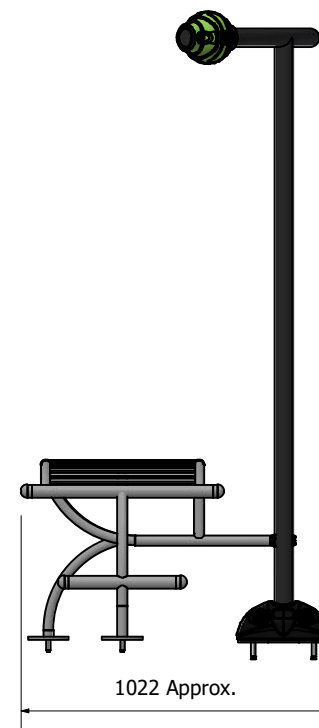

# Max Health Fitness Station - Sit Up Bench, OGCOSU

Flex Frame with Sit-Up Bench.

Add another Flex Station to make it a combo.

# Max Health Fitness Station - Sit Up Bench, OGCOSU

Note: Slab shown is standard across fitness station range. Size may be altered depending on equipment configuration.

# Max Health Fitness Station - Sit Up Bench, OGCOSU

PARTS LIST			
ITEM	QTY	PART NUMBER	DESCRIPTION
1	1	OGFV2FR	Duo Station Flex Frame
2	2	OGFV2EC	Fitness Frame End Cover Ø132 x 103mm
3	1	803ASM001	Sit-Up Bench
4	2	PLTIF00 - AP	Titan Flange Cover - Apple
5	2	PLOGFPC00	OGE Foot Plastic Covers - Black (Pair)
6	4	PLSCI10GY	Security Cover & Insert - 10mm
7	6	FAENB2404	M10 x 30mm Galv Set Screw
8	8	FANYN4400	M10 S/S 304 Nyloc Nut
9	8	FARBN4402	M10 x 20 S/S 304 (T45) Prolok Resytork Button Barrel Nut
10	4	FAENB2414	M10 x 80mm Galv Engineering Bolt
11	4	FARBS4414	M10 x 80 S/S 304 (T45) Prolok Resytork Button Machine Screw
12	8	FAFLW4402	M10 x 21 x 1.2 S/S Flat Washer
13	2	FAENB4409	M10 x 55mm S/S 304 Eng Bolt
14	8	FASAD2513	M12 x 75 Galv Sleeve Anchor (Dynabolt)
15	4	FADIA5400	M10 SS 316 Drop in Anchor