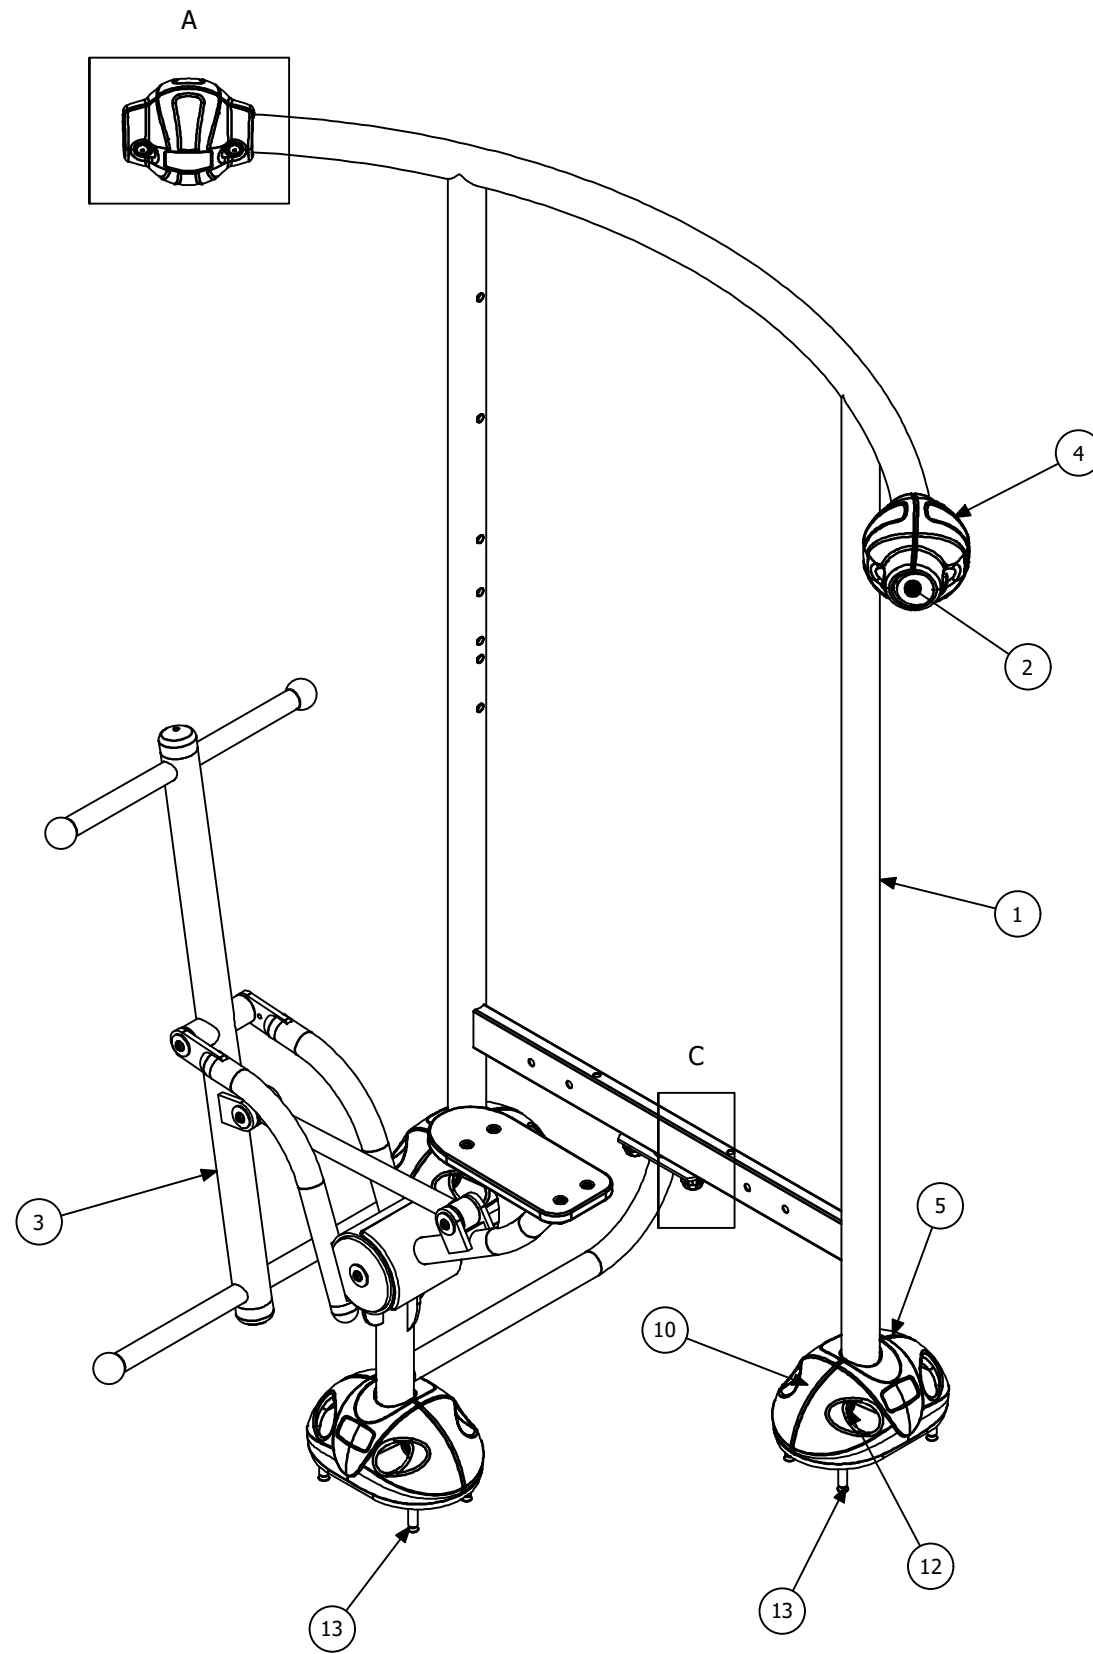

Flex Frame with Horse Rider Station

Add another Flex Station to make it a combo.

Max Health Fitness Station - Horse Rider, OGCOHR

Note: slab shown is standard across fitness station range. Size may be altered depending on equipment configuration.

Max Health Fitness Station - Horse Rider OGCOHR

C (1:4)

PARTS LIST			
ITEM	QTY	PART NUMBER	DESCRIPTION
1	1	OGFV2FR	Duo Station Flex Frame
2	2	OGFV2EC	Fitness Frame End Cover Ø132 x 103mm
3	1	811ASM003	Horse Rider
4	2	PLTIF00 - AP	Titan Flange Cover - Apple
5	2	PLOGFPC00	OGE Foot Plastic Covers - Black (Pair)
6	2	PLSCI10GY	Security Cover & Insert - 10mm
7	2	FASES4405	M10 x 35mm S/S 304 Set Screw
8	6	FAENB2404	M10 x 30mm Galv Set Screw
9	6	FANYN4400	M10 S/S 304 Nyloc Nut
10	8	FARBN4402	M10 x 20 S/S 304 (T45) Prolok Resytork Button Barrel Nut
11	4	FAENB2414	M10 x 80mm Galv Engineering Bolt
12	4	FARBS4414	M10 x 80 S/S 304 (T45) Prolok Resytork Button Machine Screw
13	12	FASAD2513	M12 x 75 Galv Sleeve Anchor (Dynabolt)