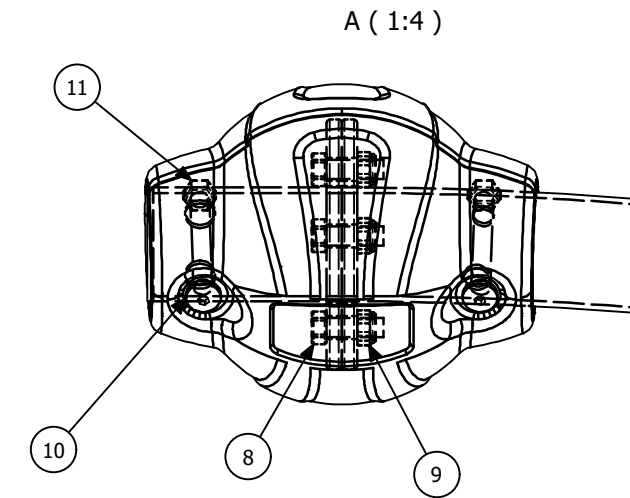

Flex Frame with Horse Rider Station

Add another Flex Station to make it a combo.

Max Health Fitness Station - Horse Rider, OGCOHR

Note: slab shown is standard across fitness station range. Size may be altered depending on equipment configuration.

Max Health Fitness Station - Horse Rider OGCOHR

C (1:4)

PARTS LIST			
ITEM	QTY	PART NUMBER	DESCRIPTION
1	1	OGFV2FR	Duo Station Flex Frame
2	2	OGFV2EC	Fitness Frame End Cover Ø132 x 103mm
3	1	811ASM003	Horse Rider
4	2	PLTIF00 - AP	Titan Flange Cover - Apple
5	2	PLOGFPC00	OGE Foot Plastic Covers - Black (Pair)
6	2	PLSCI10GY	Security Cover & Insert - 10mm
7	2	FASES4405	M10 x 35mm S/S 304 Set Screw
8	6	FAENB2404	M10 x 30mm Galv Set Screw
9	6	FANYN4400	M10 S/S 304 Nyloc Nut
10	8	FARBN4402	M10 x 20 S/S 304 (T45) Prolok Resytork Button Barrel Nut
11	4	FAENB2414	M10 x 80mm Galv Engineering Bolt
12	4	FARBS4414	M10 x 80 S/S 304 (T45) Prolok Resytork Button Machine Screw
13	12	FASAD2513	M12 x 75 Galv Sleeve Anchor (Dynabolt)