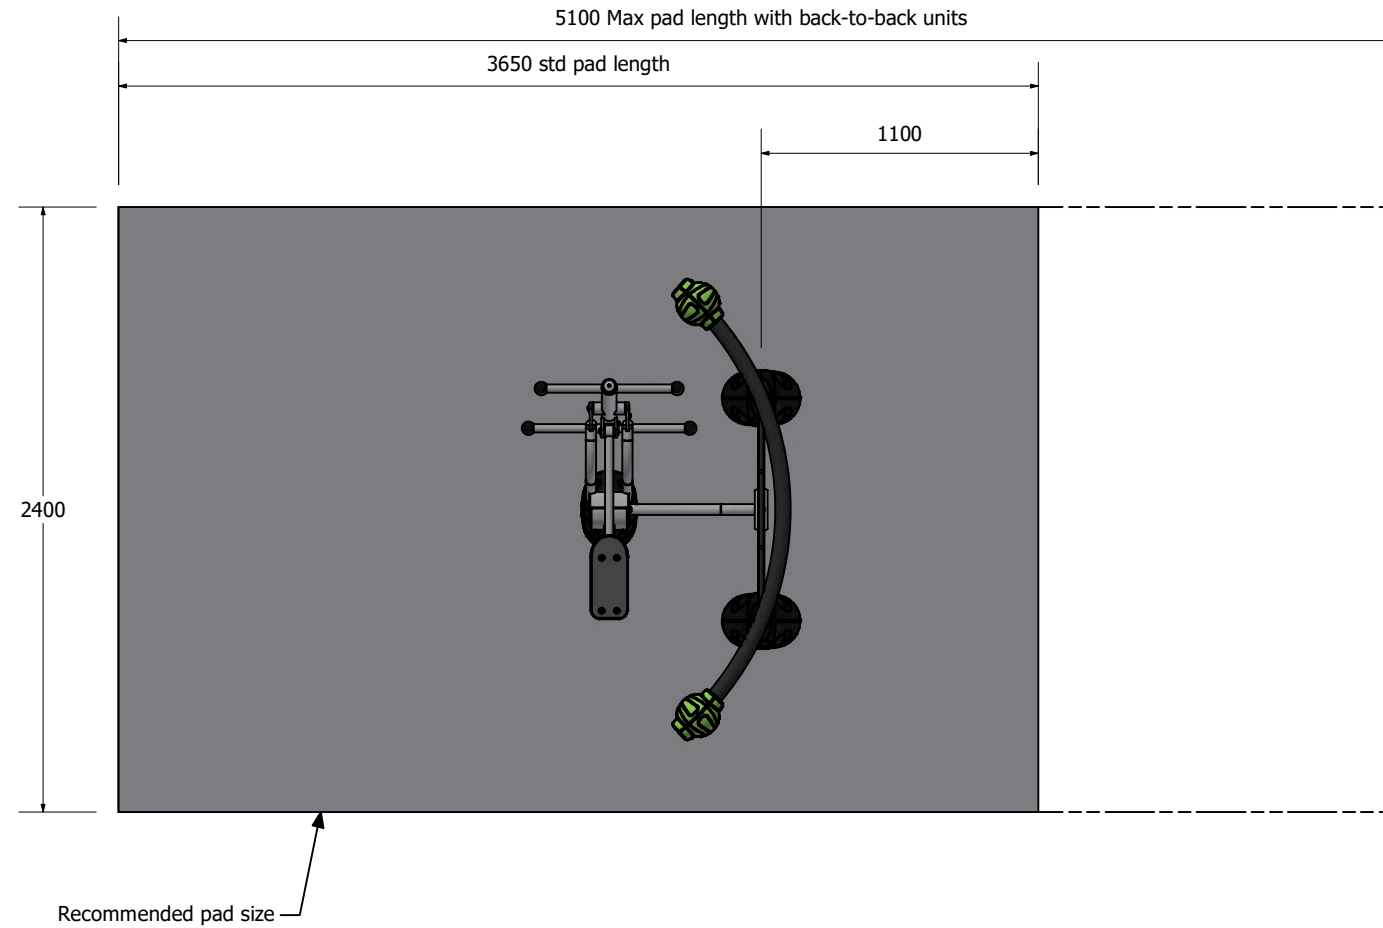

Flex Frame with Horse Rider Station

Add another Flex Station to make it a combo.

Max Health Fitness Station - Horse Rider, OGCOHR

Note: slab shown is standard across fitness station range. Size may be altered depending on equipment configuration.

Max Health Fitness Station - Horse Rider OGCOHR

C (1:4)

PARTS LIST			
ITEM	QTY	PART NUMBER	DESCRIPTION
1	1	OGFV2FR	Duo Station Flex Frame
2	2	OGFV2EC	Fitness Frame End Cover Ø132 x 103mm
3	1	811ASM003	Horse Rider
4	2	PLTIF00 - AP	Titan Flange Cover - Apple
5	2	PLOGFPC00	OGE Foot Plastic Covers - Black (Pair)
6	2	PLSCI10GY	Security Cover & Insert - 10mm
7	2	FASES4405	M10 x 35mm S/S 304 Set Screw
8	6	FAENB2404	M10 x 30mm Galv Set Screw
9	6	FANYN4400	M10 S/S 304 Nyloc Nut
10	8	FARBN4402	M10 x 20 S/S 304 (T45) Prolok Resytork Button Barrel Nut
11	4	FAENB2414	M10 x 80mm Galv Engineering Bolt
12	4	FARBS4414	M10 x 80 S/S 304 (T45) Prolok Resytork Button Machine Screw
13	12	FASAD2513	M12 x 75 Galv Sleeve Anchor (Dynabolt)