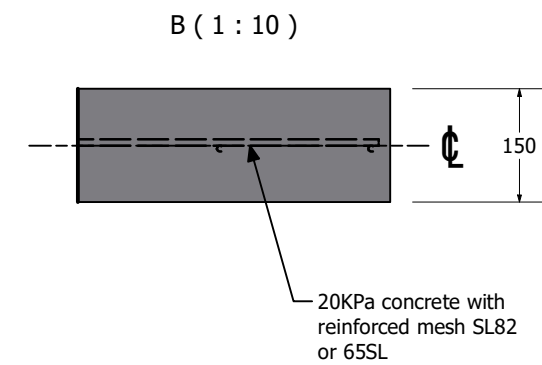

Flex Frame with Horse Rider Station

Add another Flex Station to make it a combo.

Max Health Fitness Station - Horse Rider, OGCOHR

Note: slab shown is standard across fitness station range. Size may be altered depending on equipment configuration.

Max Health Fitness Station - Horse Rider OGCOHR

C (1:4)

PARTS LIST			
ITEM	QTY	PART NUMBER	DESCRIPTION
1	1	OGFV2FR	Duo Station Flex Frame
2	2	OGFV2EC	Fitness Frame End Cover Ø132 x 103mm
3	1	811ASM003	Horse Rider
4	2	PLTIF00 - AP	Titan Flange Cover - Apple
5	2	PLOGFPC00	OGE Foot Plastic Covers - Black (Pair)
6	2	PLSCI10GY	Security Cover & Insert - 10mm
7	2	FASES4405	M10 x 35mm S/S 304 Set Screw
8	6	FAENB2404	M10 x 30mm Galv Set Screw
9	6	FANYN4400	M10 S/S 304 Nyloc Nut
10	8	FARBN4402	M10 x 20 S/S 304 (T45) Prolok Resytork Button Barrel Nut
11	4	FAENB2414	M10 x 80mm Galv Engineering Bolt
12	4	FARBS4414	M10 x 80 S/S 304 (T45) Prolok Resytork Button Machine Screw
13	12	FASAD2513	M12 x 75 Galv Sleeve Anchor (Dynabolt)