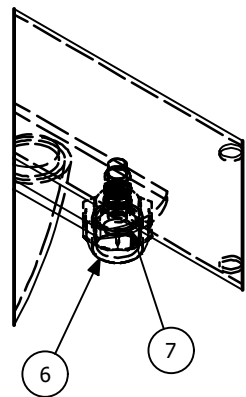

Flex Frame with Horse Rider Station

Add another Flex Station to make it a combo.

Max Health Fitness Station - Horse Rider, OGCOHR

Note: slab shown is standard across fitness station range. Size may be altered depending on equipment configuration.

Max Health Fitness Station - Horse Rider OGCOHR

C (1:4)

PARTS LIST			
ITEM	QTY	PART NUMBER	DESCRIPTION
1	1	OGFV2FR	Duo Station Flex Frame
2	2	OGFV2EC	Fitness Frame End Cover Ø132 x 103mm
3	1	811ASM003	Horse Rider
4	2	PLTIF00 - AP	Titan Flange Cover - Apple
5	2	PLOGFPC00	OGE Foot Plastic Covers - Black (Pair)
6	2	PLSCI10GY	Security Cover & Insert - 10mm
7	2	FASES4405	M10 x 35mm S/S 304 Set Screw
8	6	FAENB2404	M10 x 30mm Galv Set Screw
9	6	FANYN4400	M10 S/S 304 Nyloc Nut
10	8	FARBN4402	M10 x 20 S/S 304 (T45) Prolok Resytork Button Barrel Nut
11	4	FAENB2414	M10 x 80mm Galv Engineering Bolt
12	4	FARBS4414	M10 x 80 S/S 304 (T45) Prolok Resytork Button Machine Screw
13	12	FASAD2513	M12 x 75 Galv Sleeve Anchor (Dynabolt)