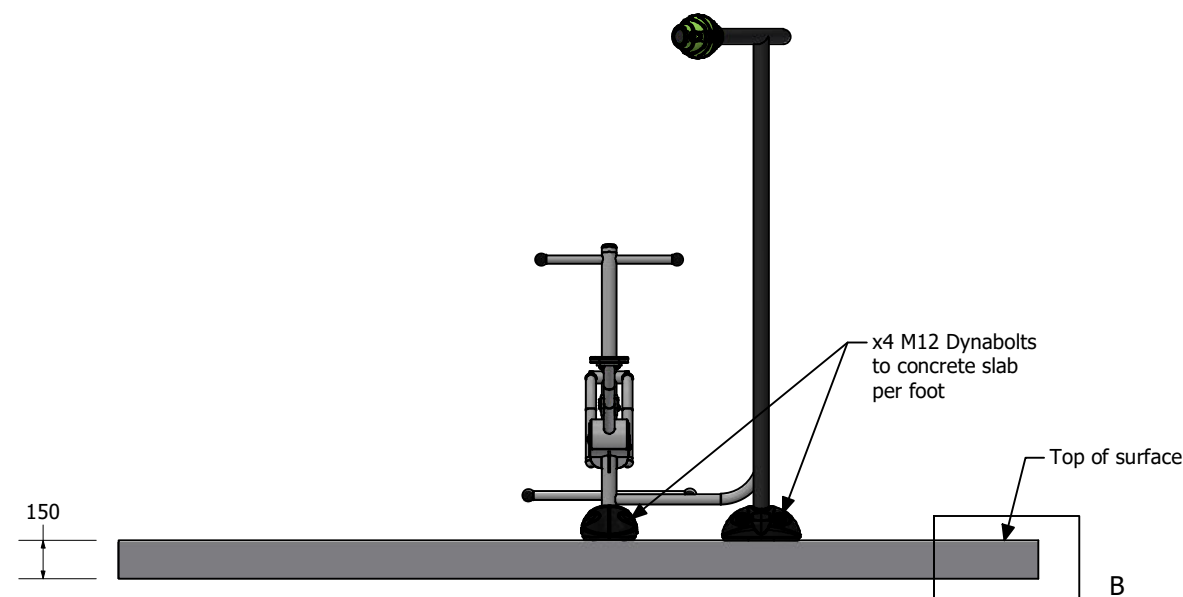

Flex Frame with Horse Rider Station

Add another Flex Station to make it a combo.

Max Health Fitness Station - Horse Rider, OGCOHR

Note: slab shown is standard across fitness station range. Size may be altered depending on equipment configuration.

Max Health Fitness Station - Horse Rider OGCOHR

C (1:4)

PARTS LIST			
ITEM	QTY	PART NUMBER	DESCRIPTION
1	1	OGFV2FR	Duo Station Flex Frame
2	2	OGFV2EC	Fitness Frame End Cover Ø132 x 103mm
3	1	811ASM003	Horse Rider
4	2	PLTIF00 - AP	Titan Flange Cover - Apple
5	2	PLOGFPC00	OGE Foot Plastic Covers - Black (Pair)
6	2	PLSCI10GY	Security Cover & Insert - 10mm
7	2	FASES4405	M10 x 35mm S/S 304 Set Screw
8	6	FAENB2404	M10 x 30mm Galv Set Screw
9	6	FANYN4400	M10 S/S 304 Nyloc Nut
10	8	FARBN4402	M10 x 20 S/S 304 (T45) Prolok Resytork Button Barrel Nut
11	4	FAENB2414	M10 x 80mm Galv Engineering Bolt
12	4	FARBS4414	M10 x 80 S/S 304 (T45) Prolok Resytork Button Machine Screw
13	12	FASAD2513	M12 x 75 Galv Sleeve Anchor (Dynabolt)