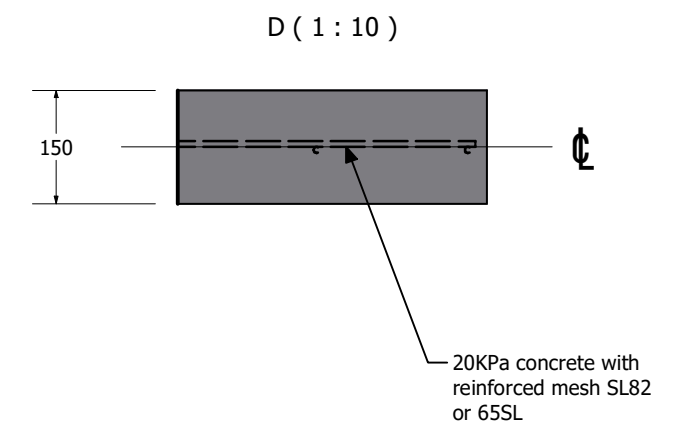

Flex Frame with Dip Station

Add another Flex Station to make it a combo.

Max Health Fitness Station - Dip Station, OGCODS

Note: slab shown in standard across fitness station range. Size may be altered depending on equipment configuration.

Max Health Fitness Station - Dip Station, OGCODS

PARTS LIST			
ITEM	QTY	PART NUMBER	DESCRIPTION
1	1	OGFV2FR	Duo Station Flex Frame
2	2	OGFV2EC	Fitness Frame End Cover Ø132 x 103mm
3	1	OGFV2CB	Cross Bar 820 x 170 x 25mm
4	2	PLTIF00 - AP	Titan Flange Cover - Apple
5	2	PLOGFPC00	OGE Foot Plastic Covers - Black (Pair)
6	12	PLSCI10GY	Security Cover & Insert - 10mm
7	6	FAENB2404	M10 x 30mm Galv Set Screw
8	10	FANYN4400	M10 S/S 304 Nyloc Nut
9	8	FARBN4402	M10 x 20 S/S 304 (T45) Prolok Resytork Button Barrel Nut
10	4	FAENB2414	M10 x 80mm Galv Engineering Bolt
11	4	FARBS4414	M10 x 80 S/S 304 (T45) Prolok Resytork Button Machine Screw
12	16	FAPLW4402	M10 x 21 x 1.2 S/S Flat Washer
13	4	FAENB2409	M10 x 55mm Galv Engineering Bolt
14	4	FAENB2406	M10 x 40mm Galv Set Screw
15	1	802ASM001	Dip & Crunch
16	8	FASAD2513	M12 x 75 Galv Sleeve Anchor (Dynabolt)