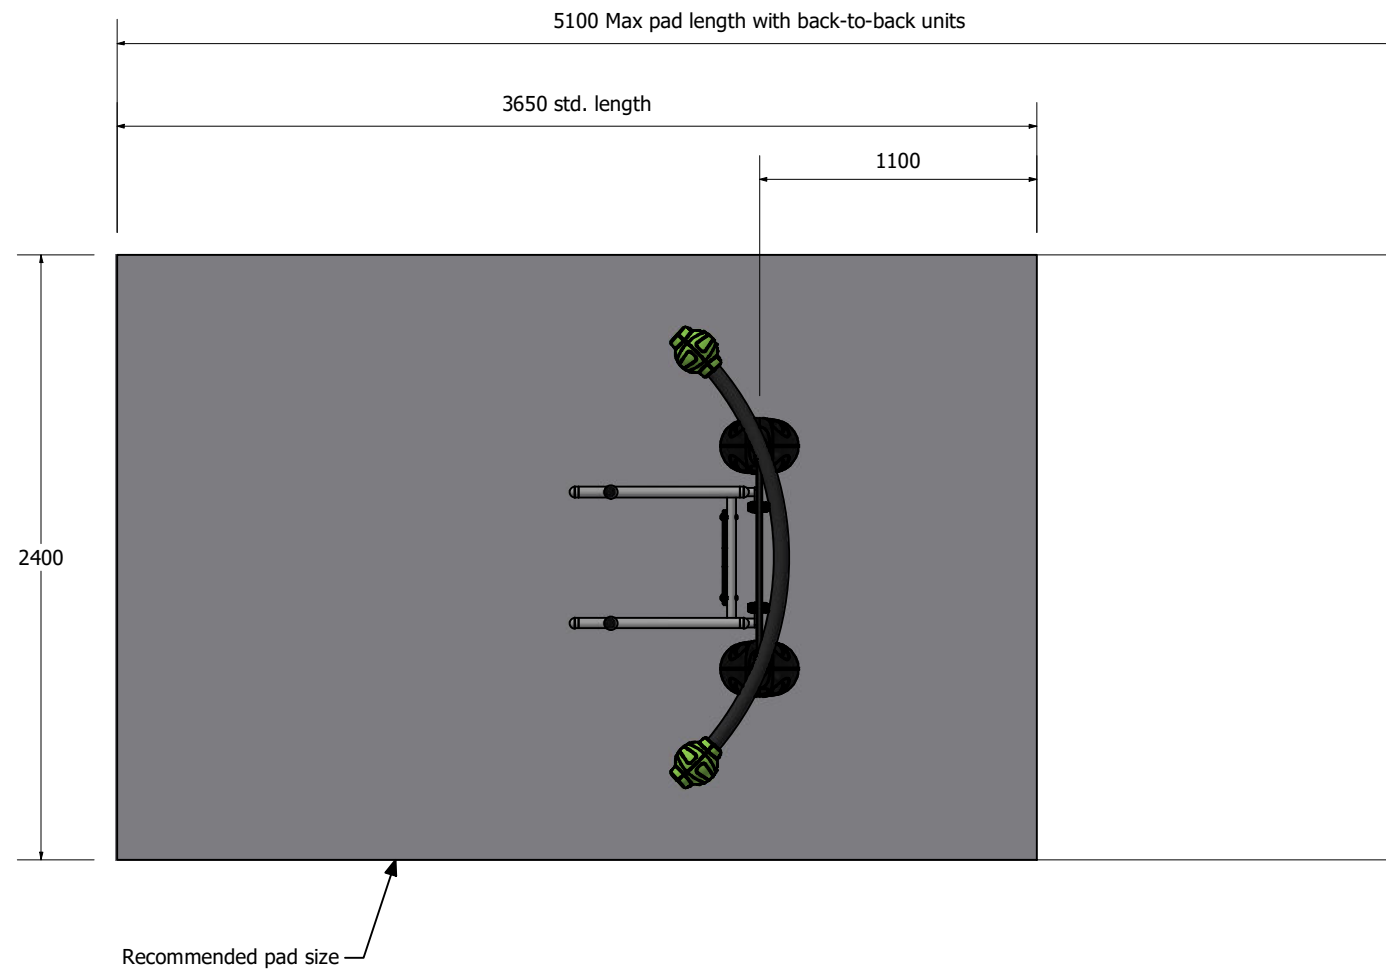

Flex Frame with Dip Station

Add another Flex Station to make it a combo.

Max Health Fitness Station - Dip Station, OGCODS

Note: slab shown in standard across fitness station range. Size may be altered depending on equipment configuration.

Max Health Fitness Station - Dip Station, OGCODS

PARTS LIST			
ITEM	QTY	PART NUMBER	DESCRIPTION
1	1	OGFV2FR	Duo Station Flex Frame
2	2	OGFV2EC	Fitness Frame End Cover Ø132 x 103mm
3	1	OGFV2CB	Cross Bar 820 x 170 x 25mm
4	2	PLTIF00 - AP	Titan Flange Cover - Apple
5	2	PLOGFPC00	OGE Foot Plastic Covers - Black (Pair)
6	12	PLSCI10GY	Security Cover & Insert - 10mm
7	6	FAENB2404	M10 x 30mm Galv Set Screw
8	10	FANYN4400	M10 S/S 304 Nyloc Nut
9	8	FARBN4402	M10 x 20 S/S 304 (T45) Prolok Resytork Button Barrel Nut
10	4	FAENB2414	M10 x 80mm Galv Engineering Bolt
11	4	FARBS4414	M10 x 80 S/S 304 (T45) Prolok Resytork Button Machine Screw
12	16	FAPLW4402	M10 x 21 x 1.2 S/S Flat Washer
13	4	FAENB2409	M10 x 55mm Galv Engineering Bolt
14	4	FAENB2406	M10 x 40mm Galv Set Screw
15	1	802ASM001	Dip & Crunch
16	8	FASAD2513	M12 x 75 Galv Sleeve Anchor (Dynabolt)