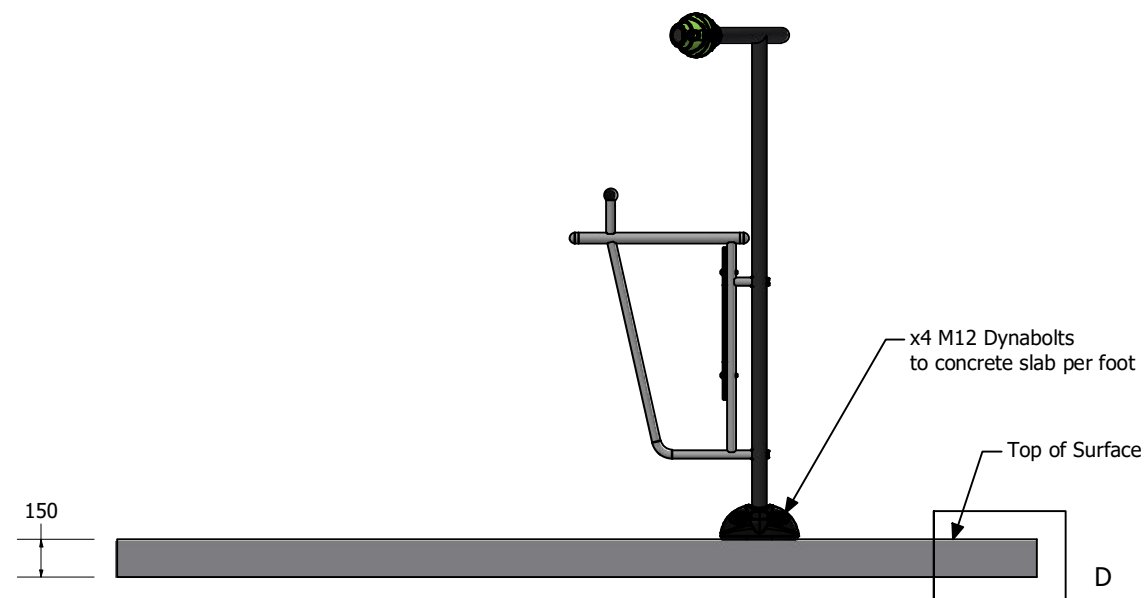

Flex Frame with Dip Station

Add another Flex Station to make it a combo.

Max Health Fitness Station - Dip Station, OGCODS

Note: slab shown in standard across fitness station range. Size may be altered depending on equipment configuration.

Max Health Fitness Station - Dip Station, OGCODS

PARTS LIST			
ITEM	QTY	PART NUMBER	DESCRIPTION
1	1	OGFV2FR	Duo Station Flex Frame
2	2	OGFV2EC	Fitness Frame End Cover Ø132 x 103mm
3	1	OGFV2CB	Cross Bar 820 x 170 x 25mm
4	2	PLTIF00 - AP	Titan Flange Cover - Apple
5	2	PLOGFPC00	OGE Foot Plastic Covers - Black (Pair)
6	12	PLSCI10GY	Security Cover & Insert - 10mm
7	6	FAENB2404	M10 x 30mm Galv Set Screw
8	10	FANYN4400	M10 S/S 304 Nyloc Nut
9	8	FARBN4402	M10 x 20 S/S 304 (T45) Prolok Resytork Button Barrel Nut
10	4	FAENB2414	M10 x 80mm Galv Engineering Bolt
11	4	FARBS4414	M10 x 80 S/S 304 (T45) Prolok Resytork Button Machine Screw
12	16	FAPLW4402	M10 x 21 x 1.2 S/S Flat Washer
13	4	FAENB2409	M10 x 55mm Galv Engineering Bolt
14	4	FAENB2406	M10 x 40mm Galv Set Screw
15	1	802ASM001	Dip & Crunch
16	8	FASAD2513	M12 x 75 Galv Sleeve Anchor (Dynabolt)