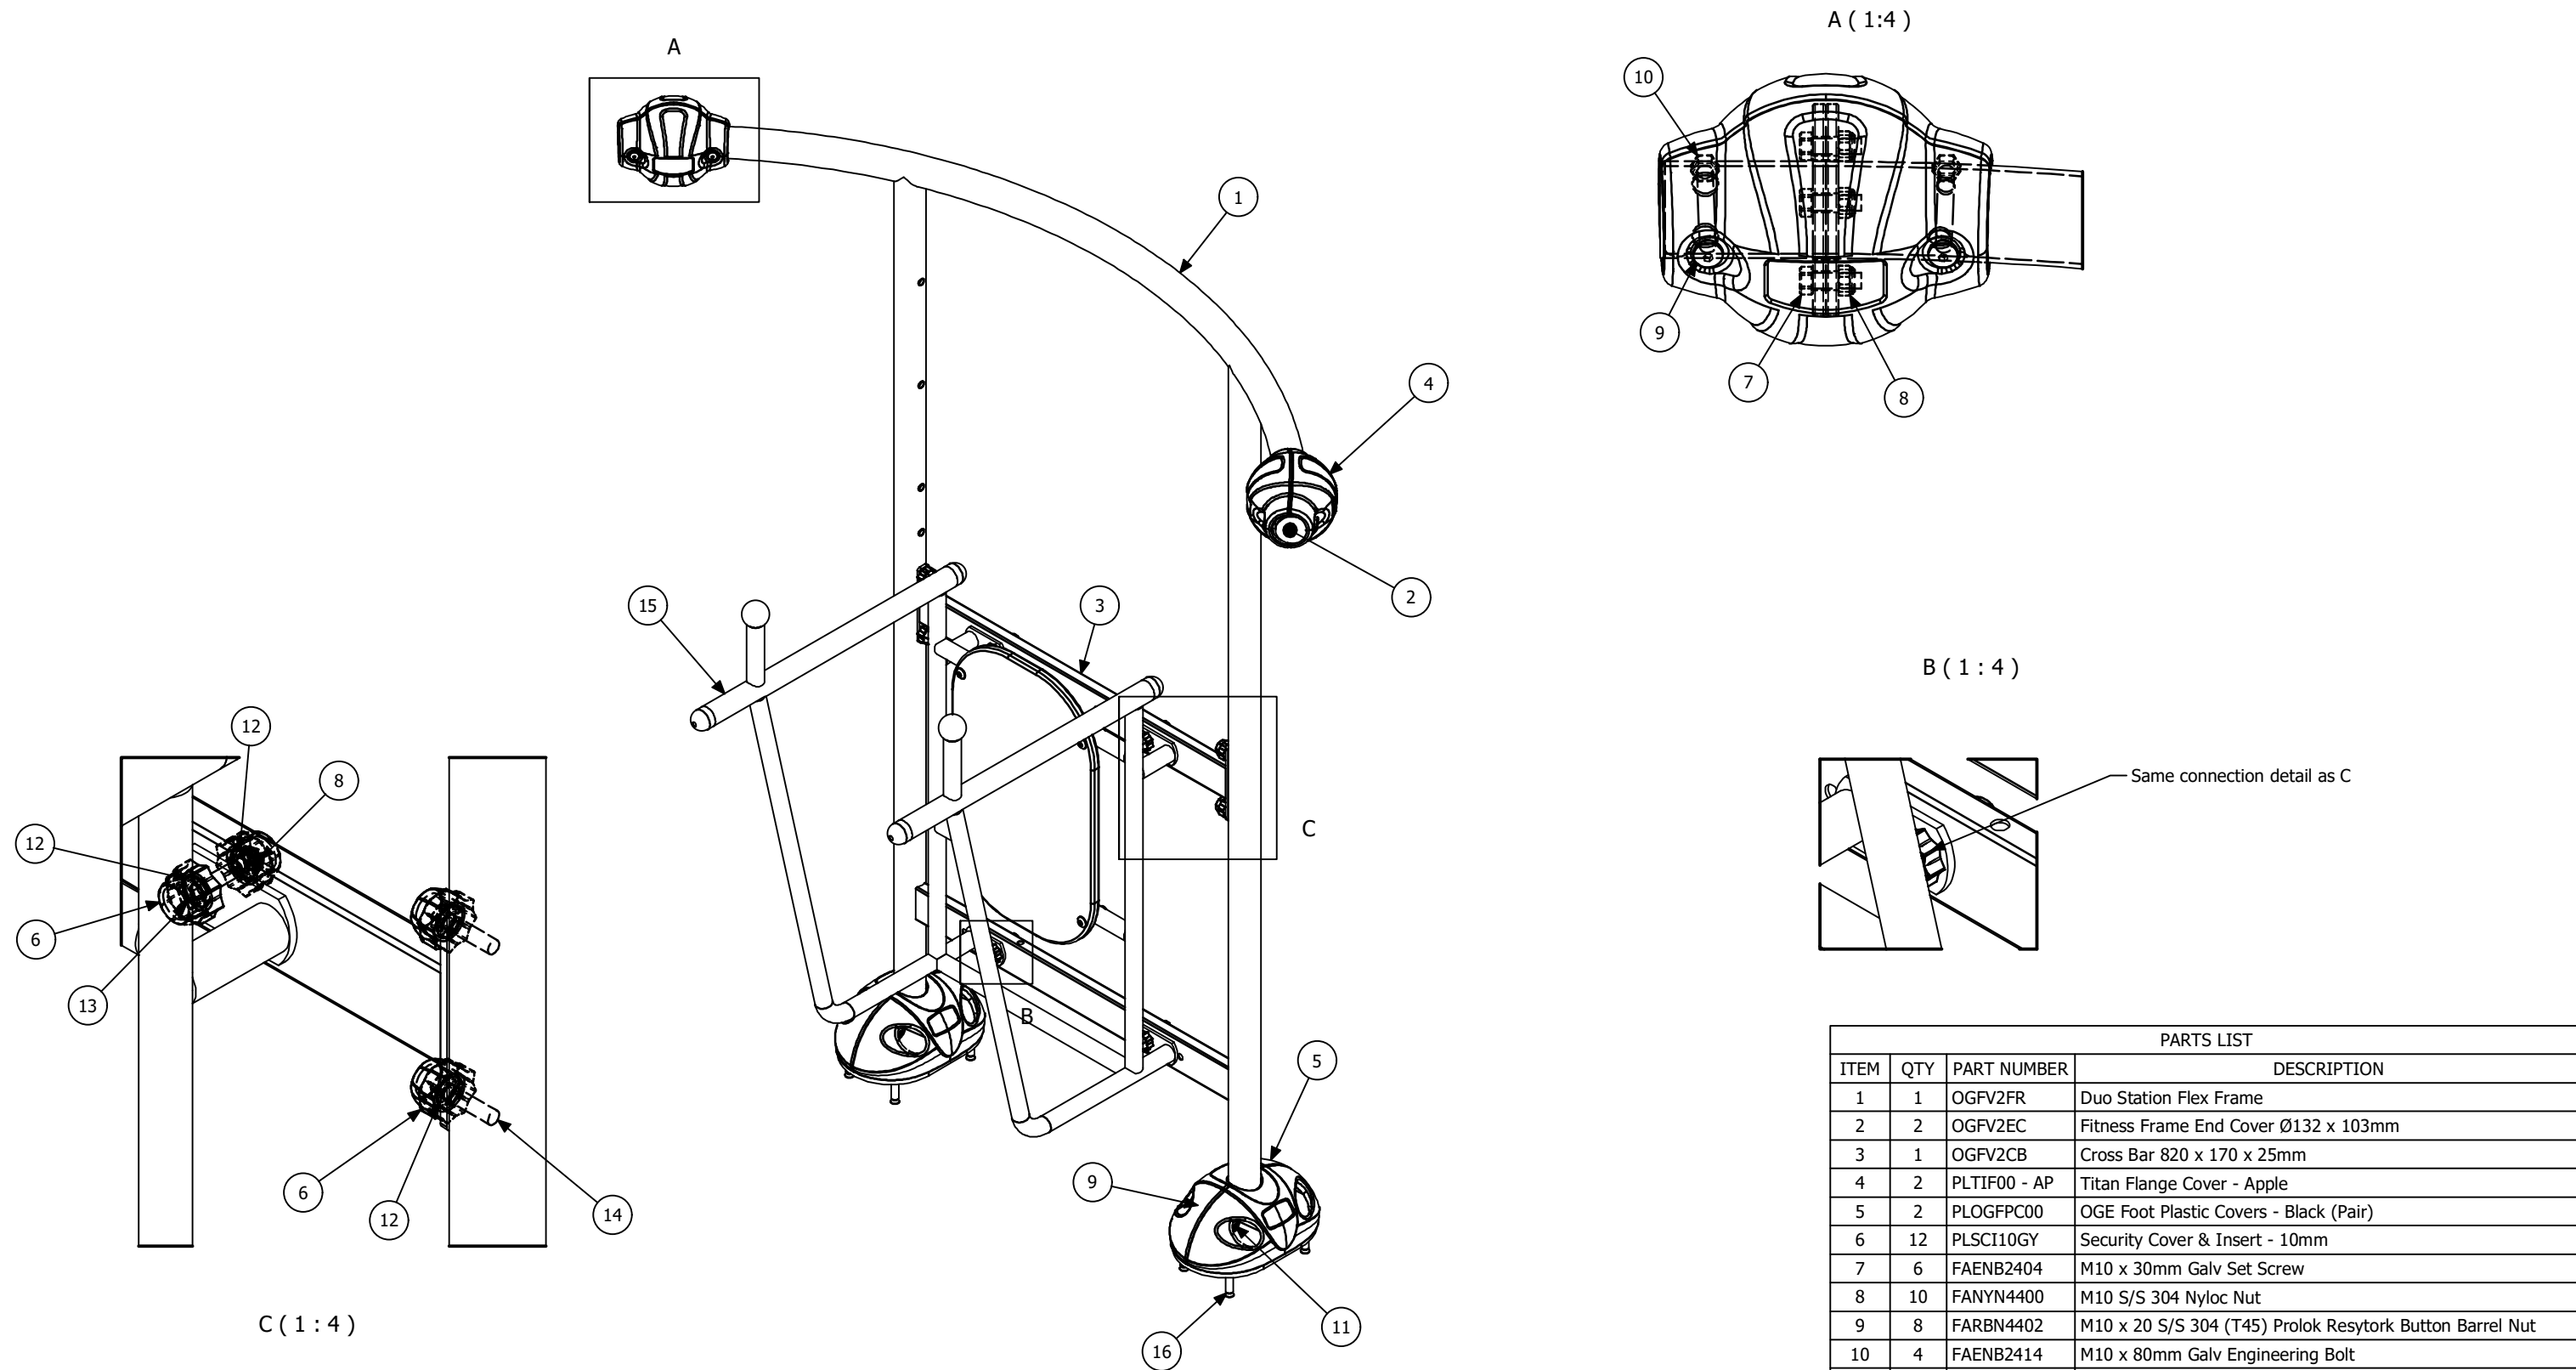

Flex Frame with Dip Station

Add another Flex Station to make it a combo.

Max Health Fitness Station - Dip Station, OGCODS

Note: slab shown in standard across fitness station range. Size may be altered depending on equipment configuration.

Max Health Fitness Station - Dip Station, OGCODS

PARTS LIST			
ITEM	QTY	PART NUMBER	DESCRIPTION
1	1	OGFV2FR	Duo Station Flex Frame
2	2	OGFV2EC	Fitness Frame End Cover Ø132 x 103mm
3	1	OGFV2CB	Cross Bar 820 x 170 x 25mm
4	2	PLTIF00 - AP	Titan Flange Cover - Apple
5	2	PLOGFPC00	OGE Foot Plastic Covers - Black (Pair)
6	12	PLSCI10GY	Security Cover & Insert - 10mm
7	6	FAENB2404	M10 x 30mm Galv Set Screw
8	10	FANYN4400	M10 S/S 304 Nyloc Nut
9	8	FARBN4402	M10 x 20 S/S 304 (T45) Prolok Resytork Button Barrel Nut
10	4	FAENB2414	M10 x 80mm Galv Engineering Bolt
11	4	FARBS4414	M10 x 80 S/S 304 (T45) Prolok Resytork Button Machine Screw
12	16	FAPLW4402	M10 x 21 x 1.2 S/S Flat Washer
13	4	FAENB2409	M10 x 55mm Galv Engineering Bolt
14	4	FAENB2406	M10 x 40mm Galv Set Screw
15	1	802ASM001	Dip & Crunch
16	8	FASAD2513	M12 x 75 Galv Sleeve Anchor (Dynabolt)