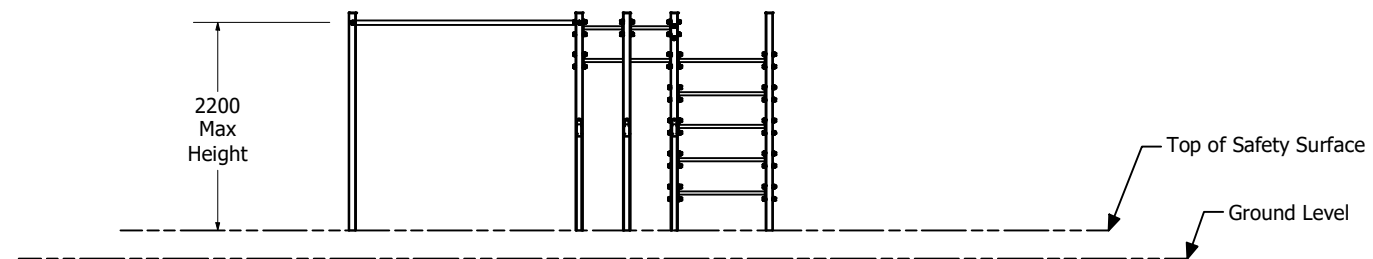

# Max Health Super Workout in Metal

# Max Health Super Workout in Metal

1 : 80 @ A3

Technical Information	
Main Dimension	8212 x 5844mm
Total Area	48m <sup>2</sup>
Max FHOE	2200mm
Heaviest Part	-
Compliant to	NZS 5828:2015 AS 4685:2021 EN 1176:2007