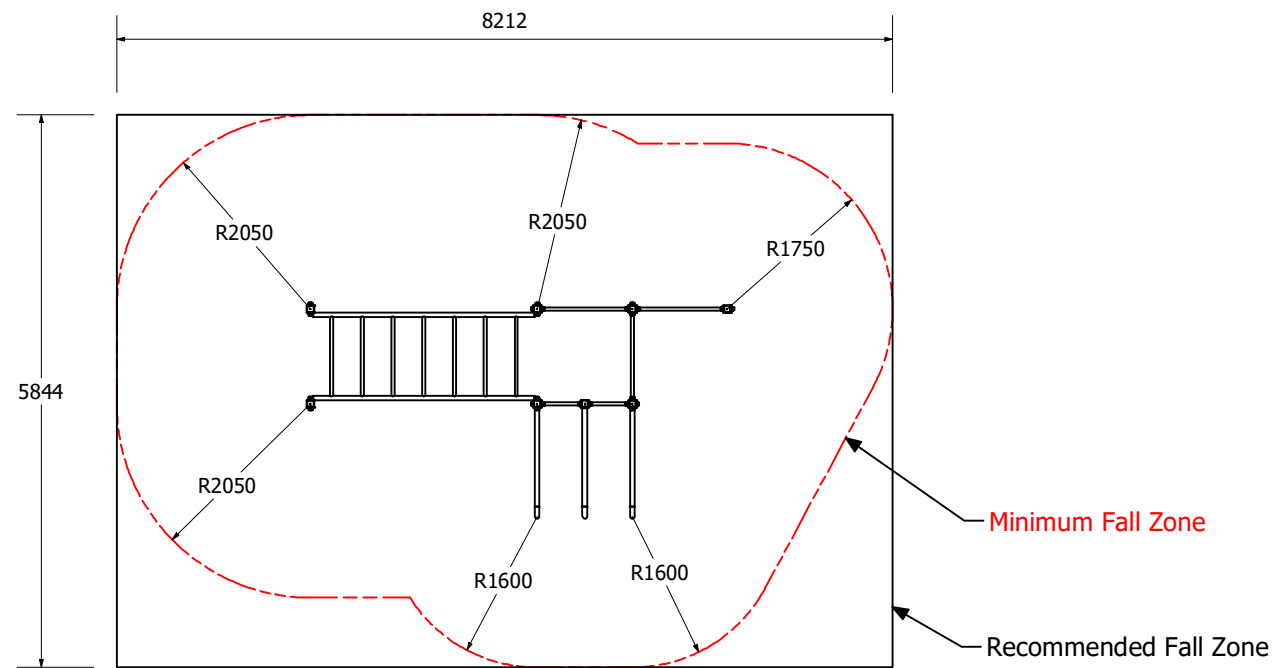

# Max Health Super Workout in Metal

# Max Health Super Workout in Metal

1 : 80 @ A3

Technical Information	
Main Dimension	8212 x 5844mm
Total Area	48m <sup>2</sup>
Max FHOE	2200mm
Heaviest Part	-
Compliant to	NZS 5828:2015 AS 4685:2021 EN 1176:2007