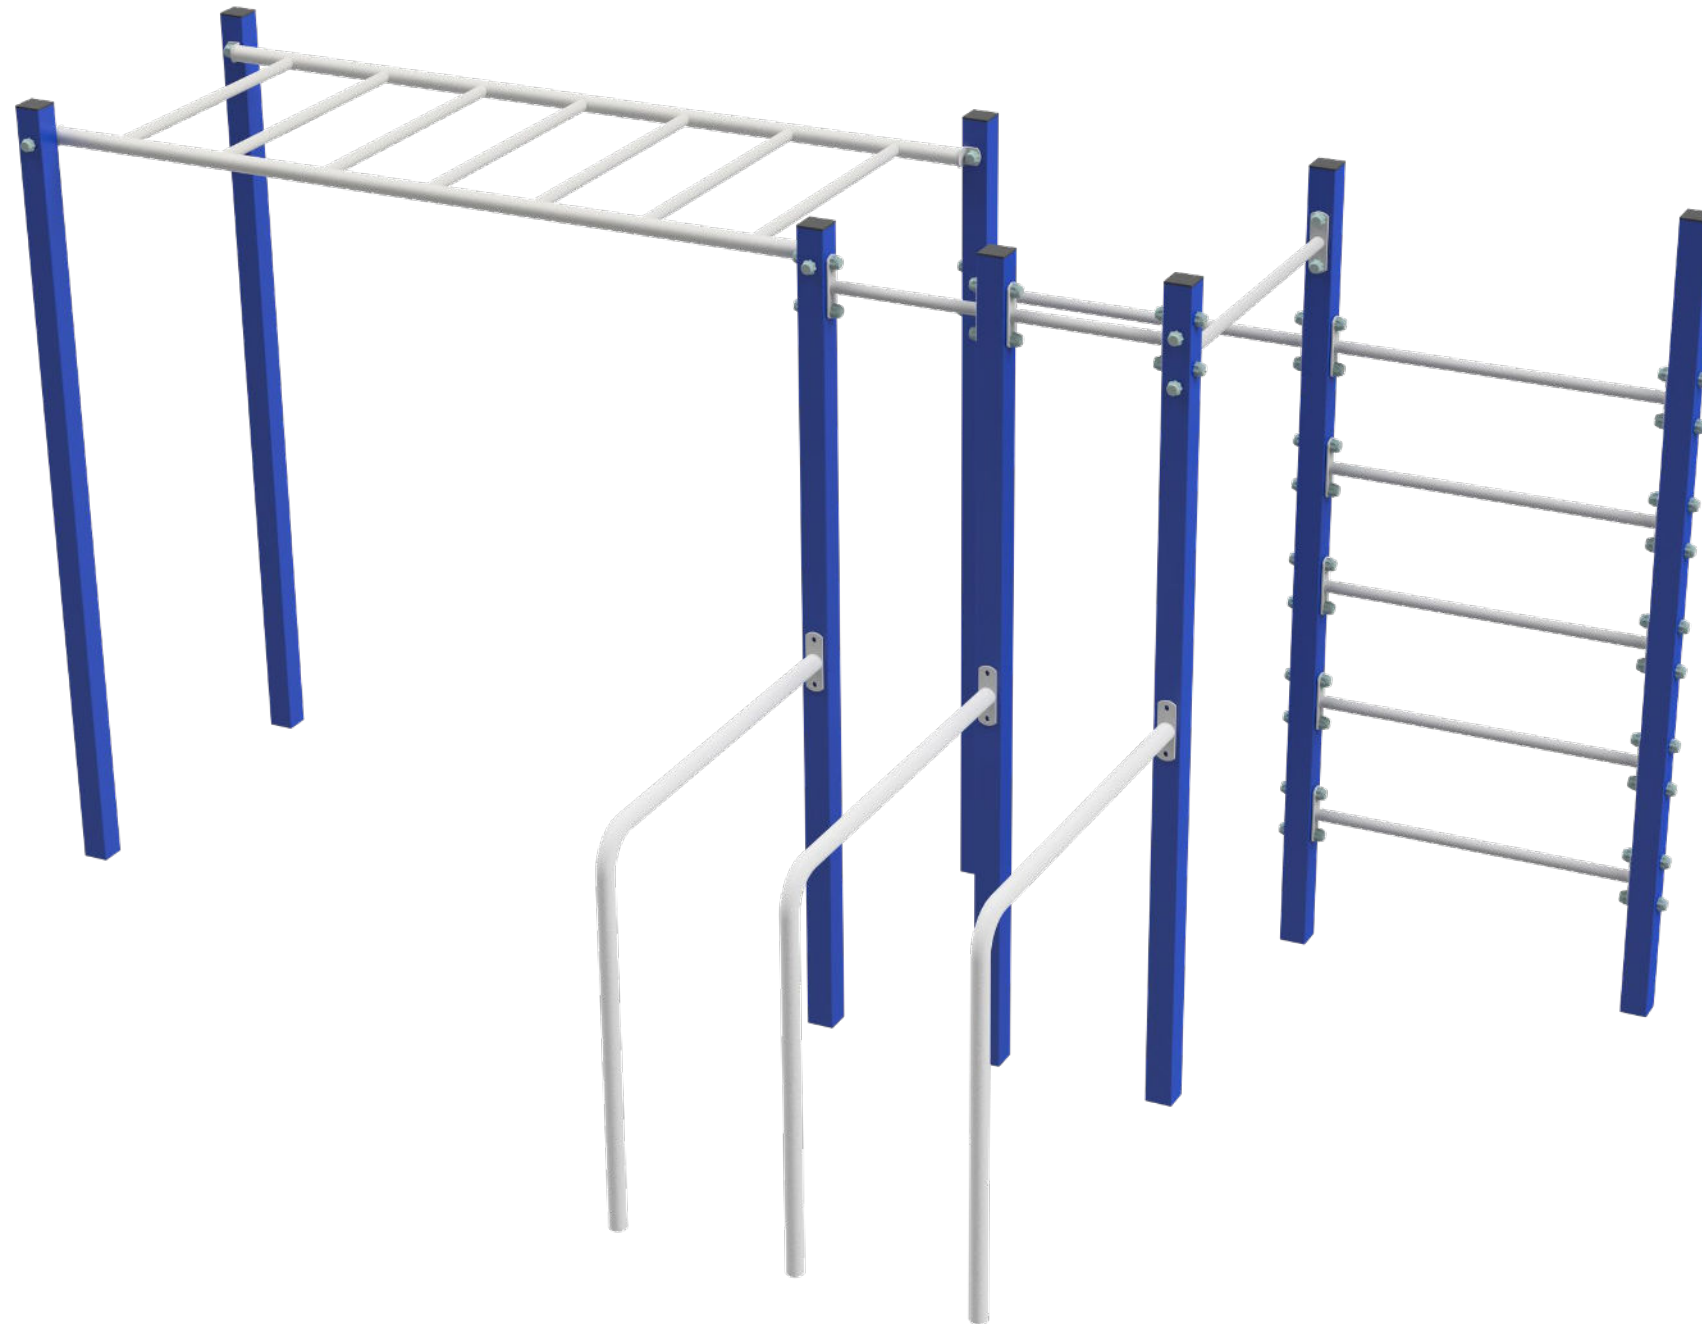

# Max Health Super Workout in Metal

# Max Health Super Workout in Metal

1 : 80 @ A3

Technical Information	
Main Dimension	8212 x 5844mm
Total Area	48m <sup>2</sup>
Max FHOE	2200mm
Heaviest Part	-
Compliant to	NZS 5828:2015 AS 4685:2021 EN 1176:2007