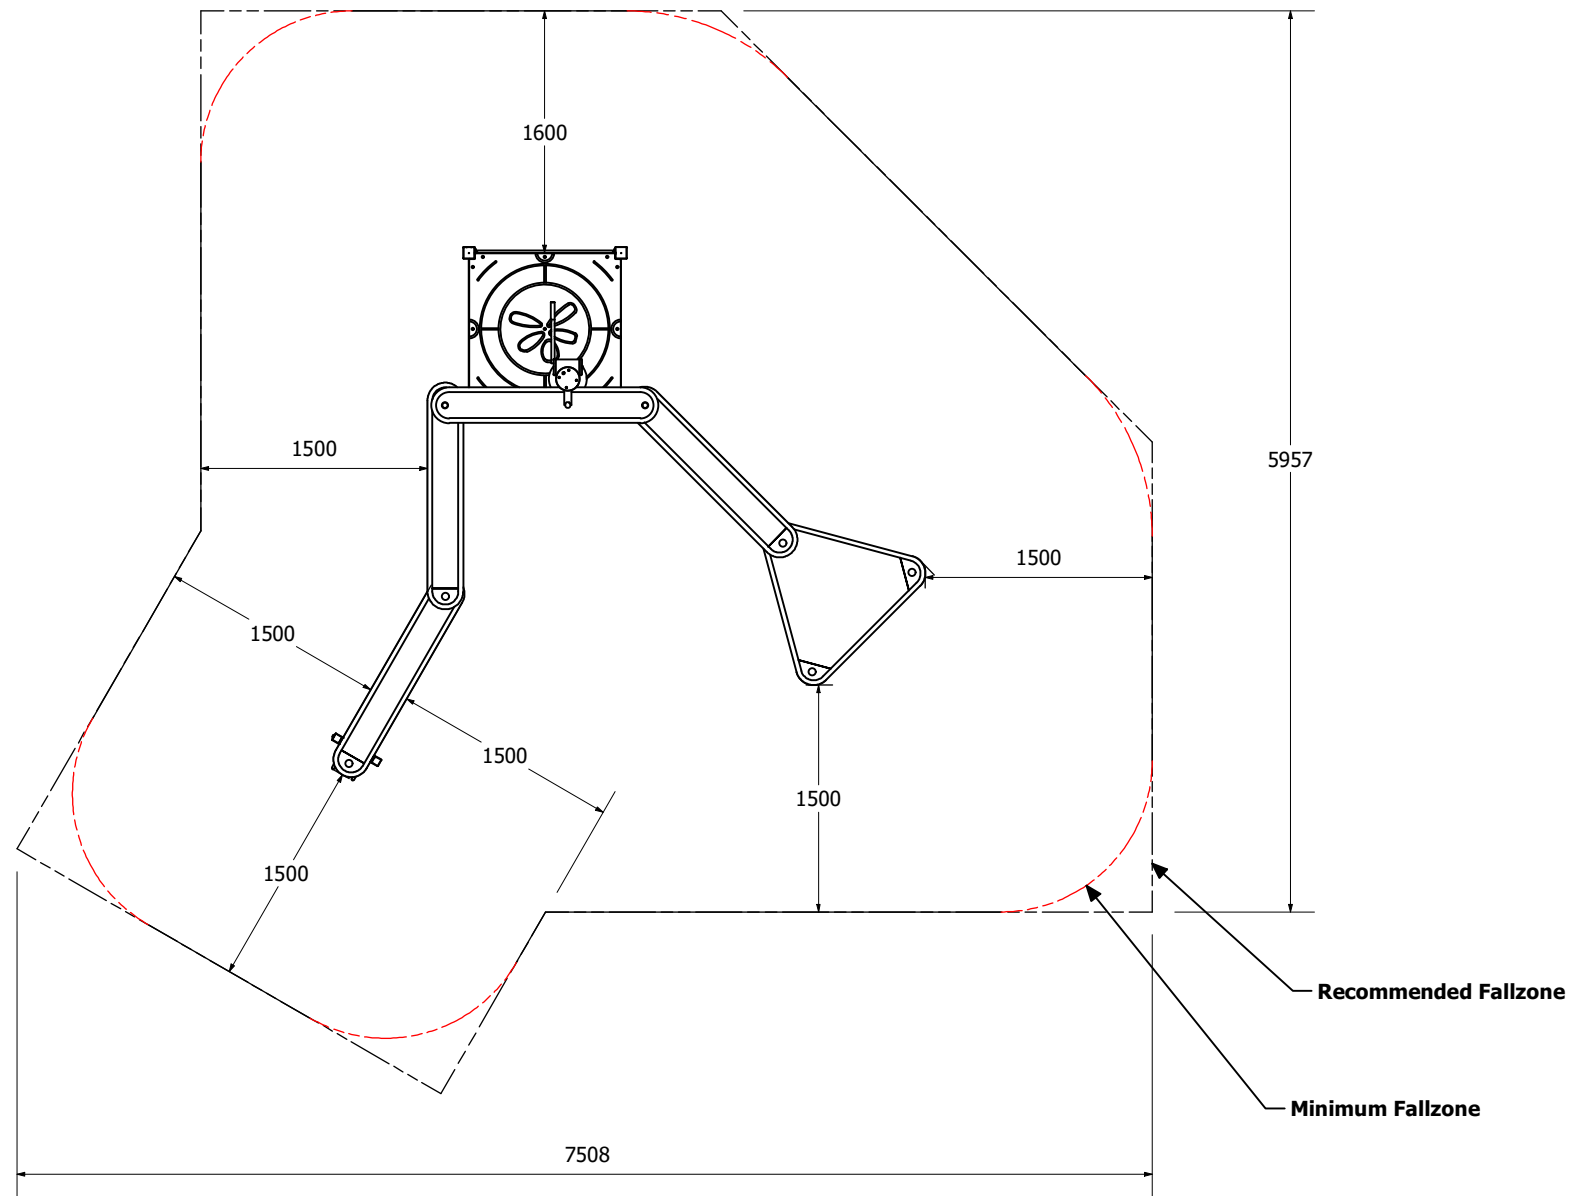

***Depending on pump availability, the actual pump supplied may vary from what is shown on the renders.
The [Water Pump with Hand Wheel](#) is normally available, but please get confirmation from our sales consultant at point of order.*

Waterplay Module 238

MOMP238

Technical Information	
Main Dimension	7508x5957mm
Total Area	37m ²
Max FHO	595mm
Heaviest Part	
Compliant to	NZS 5828:2015 AS 4685:2017 EN 1176:2008