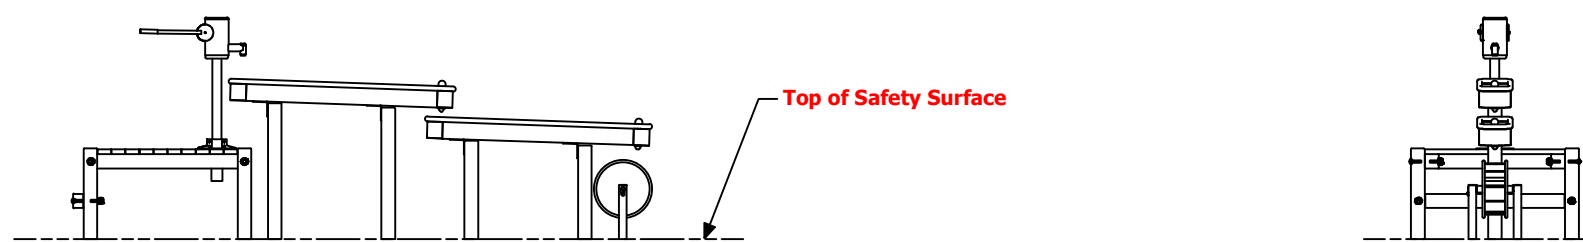

Waterplay Module 237

MOTP237

***Depending on pump availability, the actual pump supplied may vary from what is shown on the renders.
The [Water Pump with Hand Wheel](#) is normally available, but please get confirmation from our sales consultant at point of order.*

Technical Information	
Main Dimension	6826x4220mm
Total Area	23m ²
Max FHOF	595mm
Heaviest Part	
Compliant to	NZS 5828:2015 AS 4685:2017 EN 1176:2008