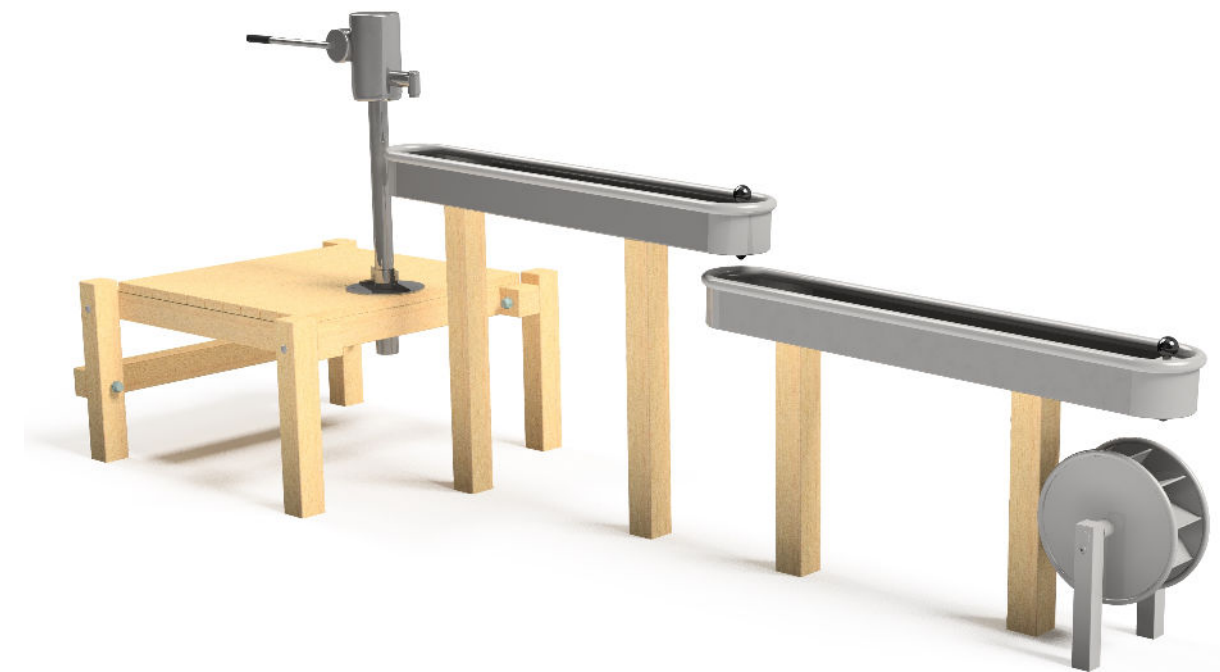

Waterplay Module 237

MOTP237

***Depending on pump availability, the actual pump supplied may vary from what is shown on the renders.
The [Water Pump with Hand Wheel](#) is normally available, but please get confirmation from our sales consultant at point of order.*

Technical Information	
Main Dimension	6826x4220mm
Total Area	23m ²
Max FHOF	595mm
Heaviest Part	
Compliant to	NZS 5828:2015 AS 4685:2017 EN 1176:2008