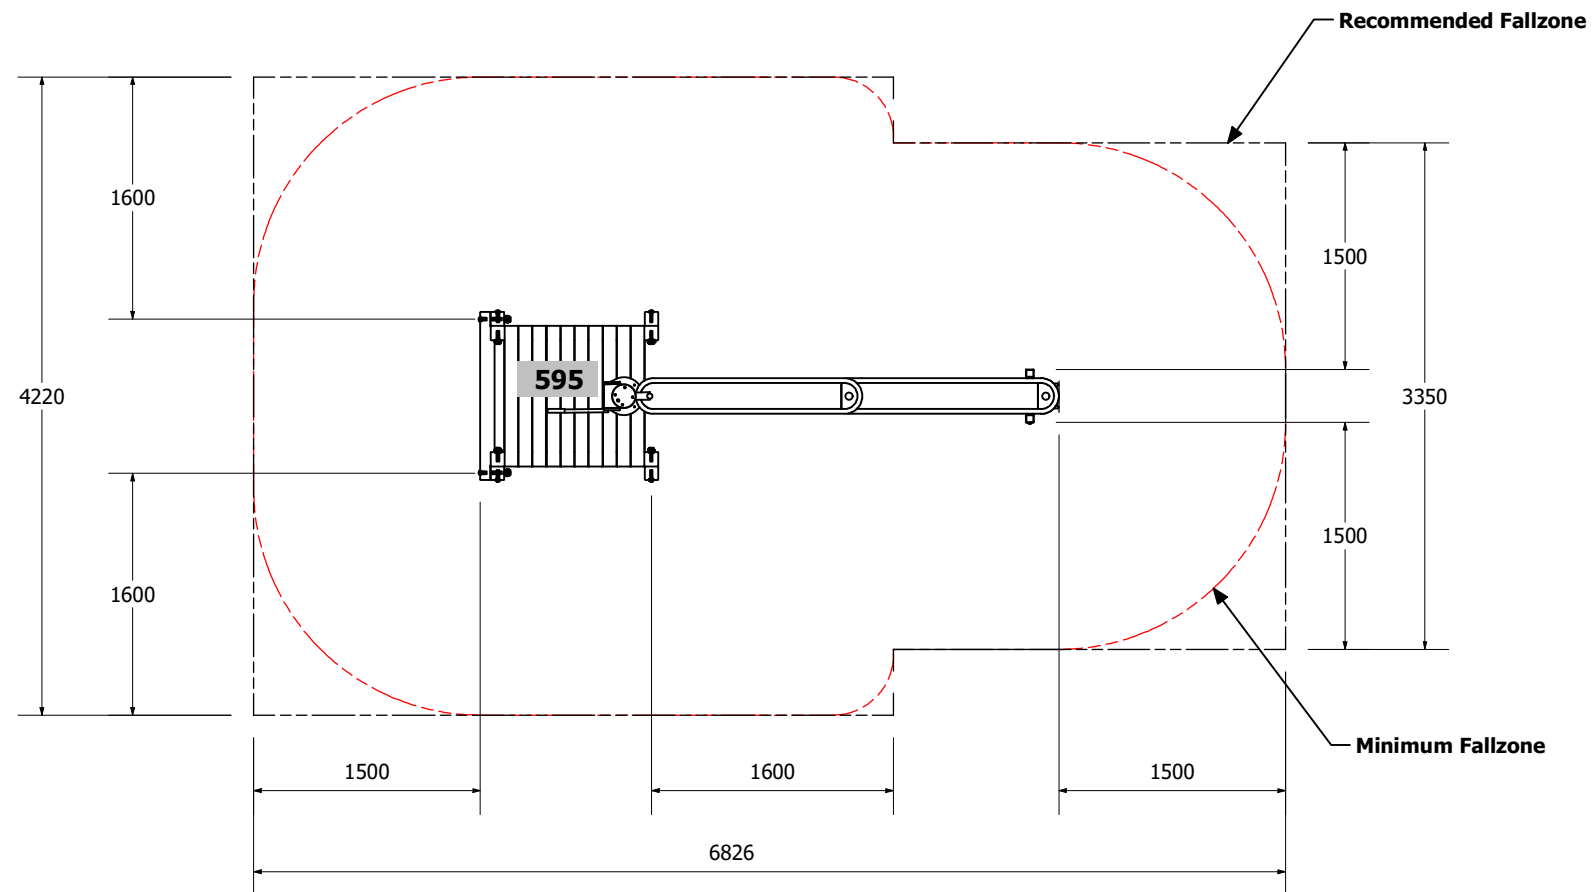

Waterplay Module 237

MOTP237

***Depending on pump availability, the actual pump supplied may vary from what is shown on the renders.
The [Water Pump with Hand Wheel](#) is normally available, but please get confirmation from our sales consultant at point of order.*

Technical Information	
Main Dimension	6826x4220mm
Total Area	23m ²
Max FHOF	595mm
Heaviest Part	
Compliant to	NZS 5828:2015 AS 4685:2017 EN 1176:2008