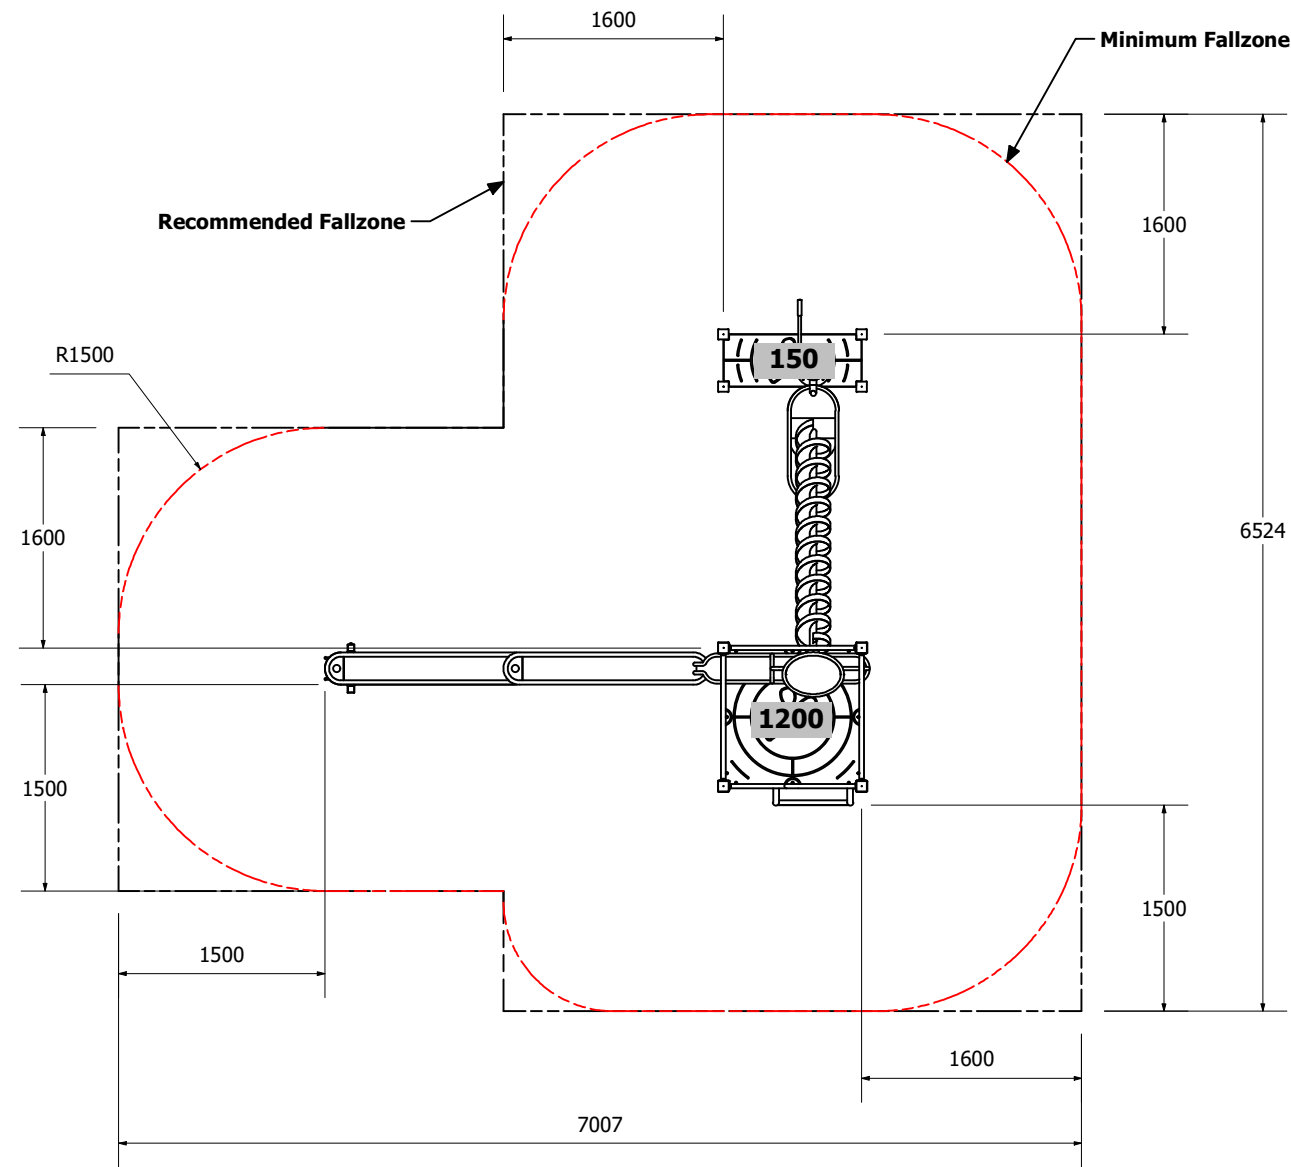

Waterplay Module 236

MOMP236

***Depending on pump availability, the actual pump supplied may vary from what is shown on the renders.
The [Water Pump with Hand Wheel](#) is normally available, but please get confirmation from our sales consultant at point of order.*

Technical Information	
Main Dimension	7007x6524mm
Total Area	32m ²
Max FHO	1200mm
Heaviest Part	
Compliant to	NZS 5828:2015 AS 4685:2017 EN 1176:2008