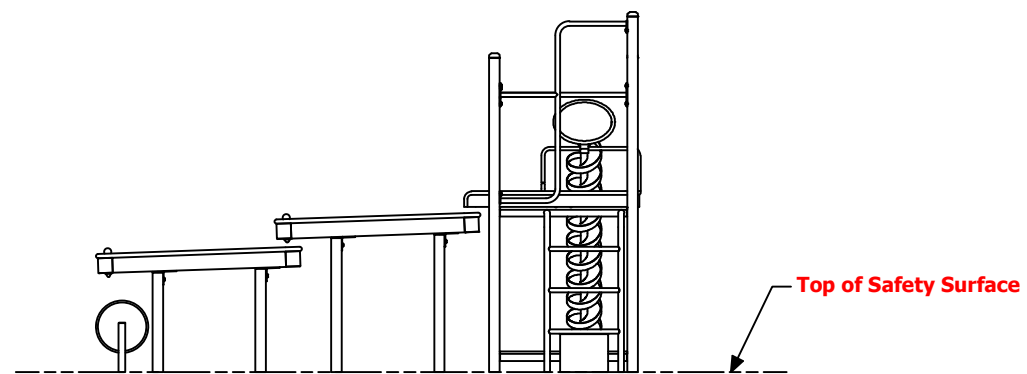

Waterplay Module 236

MOMP236

***Depending on pump availability, the actual pump supplied may vary from what is shown on the renders.
The [Water Pump with Hand Wheel](#) is normally available, but please get confirmation from our sales consultant at point of order.*

Technical Information	
Main Dimension	7007x6524mm
Total Area	32m ²
Max FHO	1200mm
Heaviest Part	
Compliant to	NZS 5828:2015 AS 4685:2017 EN 1176:2008