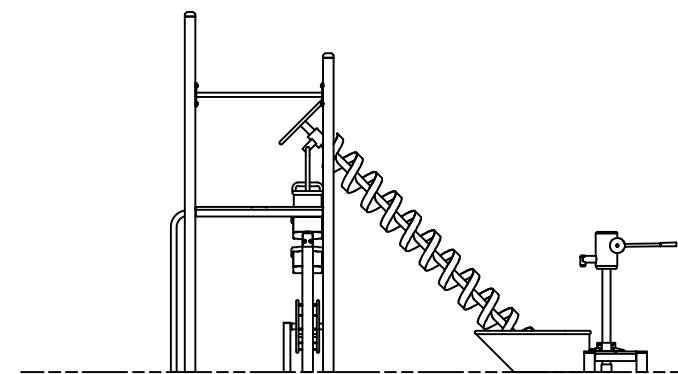

Waterplay Module 236

MOMP236

***Depending on pump availability, the actual pump supplied may vary from what is shown on the renders.
The [Water Pump with Hand Wheel](#) is normally available, but please get confirmation from our sales consultant at point of order.*

Technical Information	
Main Dimension	7007x6524mm
Total Area	32m ²
Max FHO	1200mm
Heaviest Part	
Compliant to	NZS 5828:2015 AS 4685:2017 EN 1176:2008