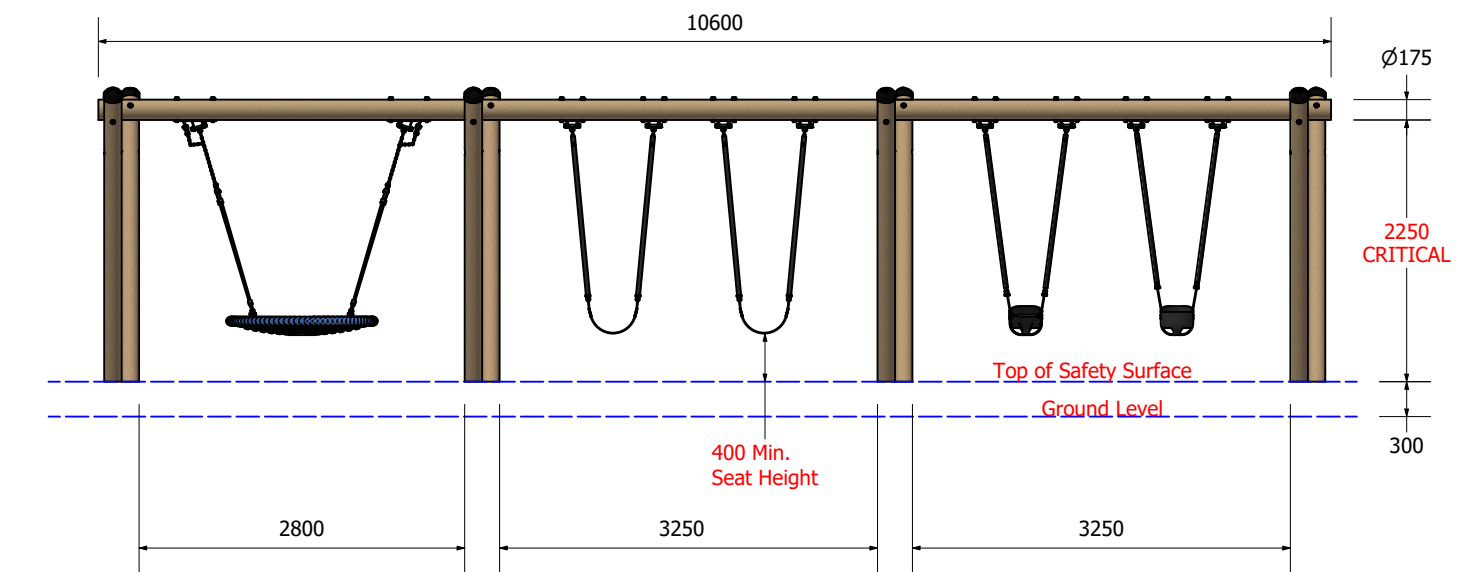

TIMBAPLAY SWING - 6 BAY BASKET - 2 VR - TWC - INF

SWTP6B01

Age groups appropriate for:

 Toddlers & Pre-Schoolers

 Primary to Big Kids

 Teenagers to Young Adults

 Whole family / Young at Heart

SWTP6B01

FALLZONE

DIMENSIONS AT GROUND LEVEL

Technical Information	
Main Dimension	7.8m x 10.9m
Total Area	85 sq/m
Max FHO	1.4m
Heaviest Part	100 kg
Compliant to	NZS 5828:2015 AS 4685:(series) EN 1176:2008