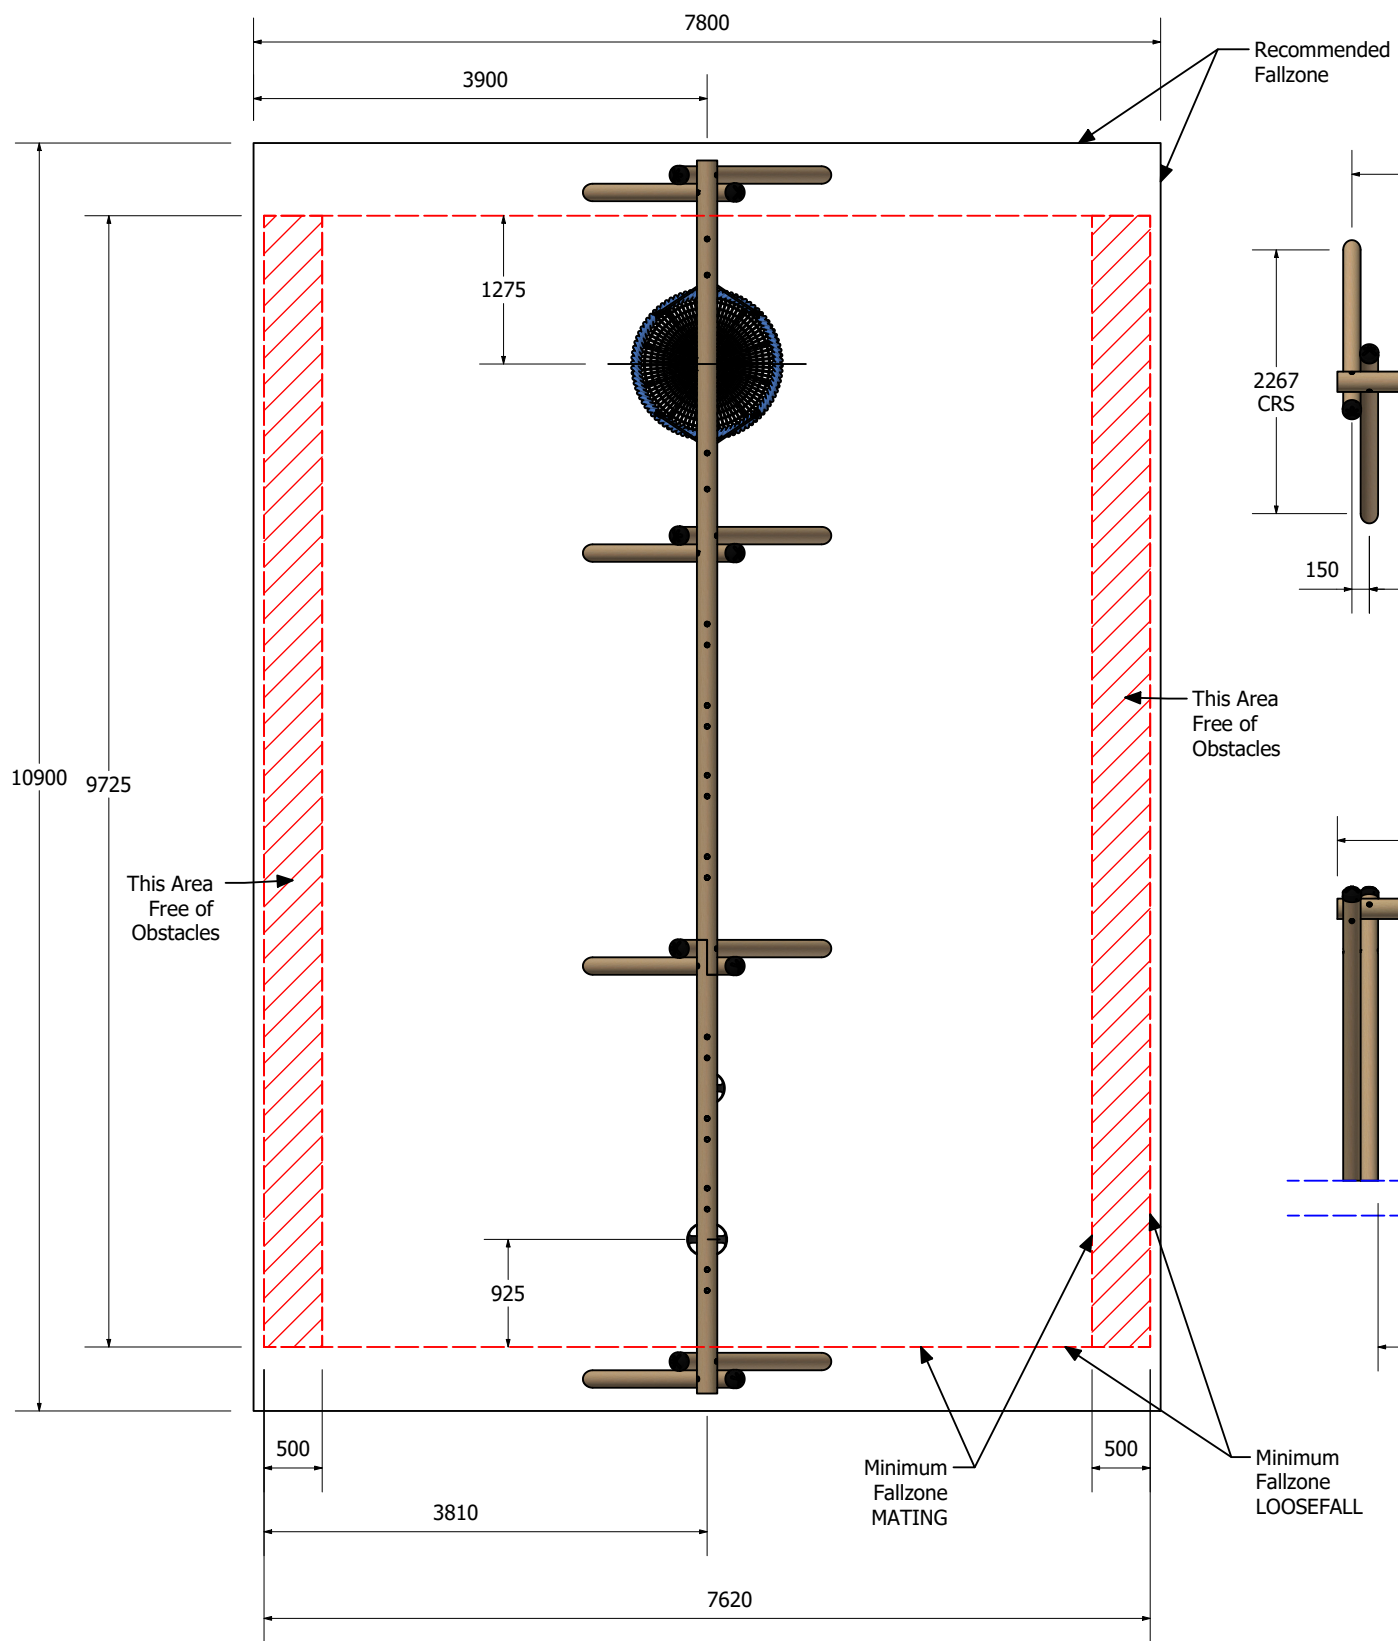

TIMBAPLAY SWING - 6 BAY BASKET - 2 VR - TWC - INF

SWTP6B01

Age groups appropriate for:

 Toddlers & Pre-Schoolers

 Primary to Big Kids

 Teenagers to Young Adults

 Whole family / Young at Heart

SWTP6B01

FALLZONE

DIMENSIONS AT GROUND LEVEL

Technical Information	
Main Dimension	7.8m x 10.9m
Total Area	85 sq/m
Max FHO	1.4m
Heaviest Part	100 kg
Compliant to	NZS 5828:2015 AS 4685:(series) EN 1176:2008