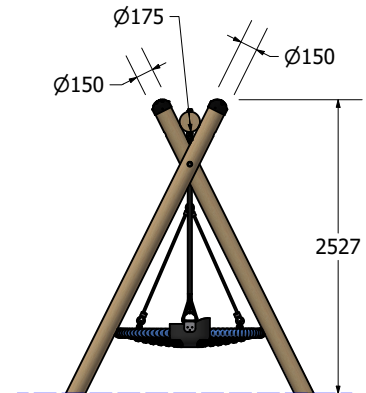

TIMBAPLAY SWING - 6 BAY BASKET - 2 VR - TWC - INF

SWTP6B01

Age groups appropriate for:

 Toddlers & Pre-Schoolers

 Primary to Big Kids

 Teenagers to Young Adults

 Whole family / Young at Heart

SWTP6B01

FALLZONE

DIMENSIONS AT GROUND LEVEL

Technical Information	
Main Dimension	7.8m x 10.9m
Total Area	85 sq/m
Max FHO	1.4m
Heaviest Part	100 kg
Compliant to	NZS 5828:2015 AS 4685:(series) EN 1176:2008