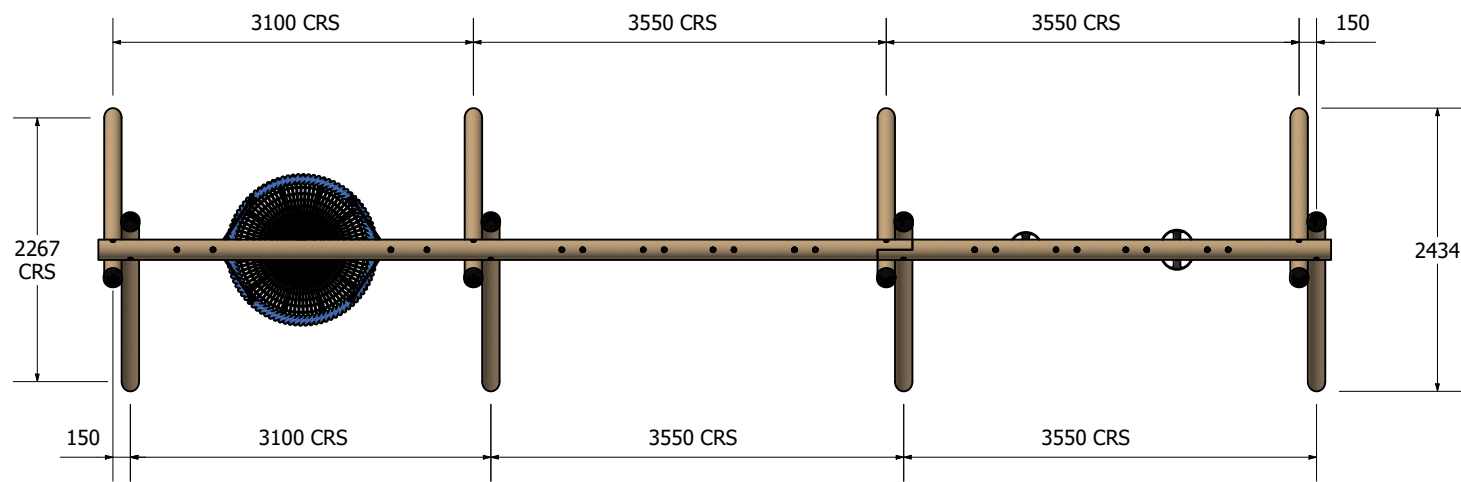

TIMBAPLAY SWING - 6 BAY BASKET - 2 VR - TWC - INF

SWTP6B01

Age groups appropriate for:

 Toddlers & Pre-Schoolers

 Primary to Big Kids

 Teenagers to Young Adults

 Whole family / Young at Heart

SWTP6B01

FALLZONE

DIMENSIONS AT GROUND LEVEL

Technical Information	
Main Dimension	7.8m x 10.9m
Total Area	85 sq/m
Max FHO	1.4m
Heaviest Part	100 kg
Compliant to	NZS 5828:2015 AS 4685:(series) EN 1176:2008