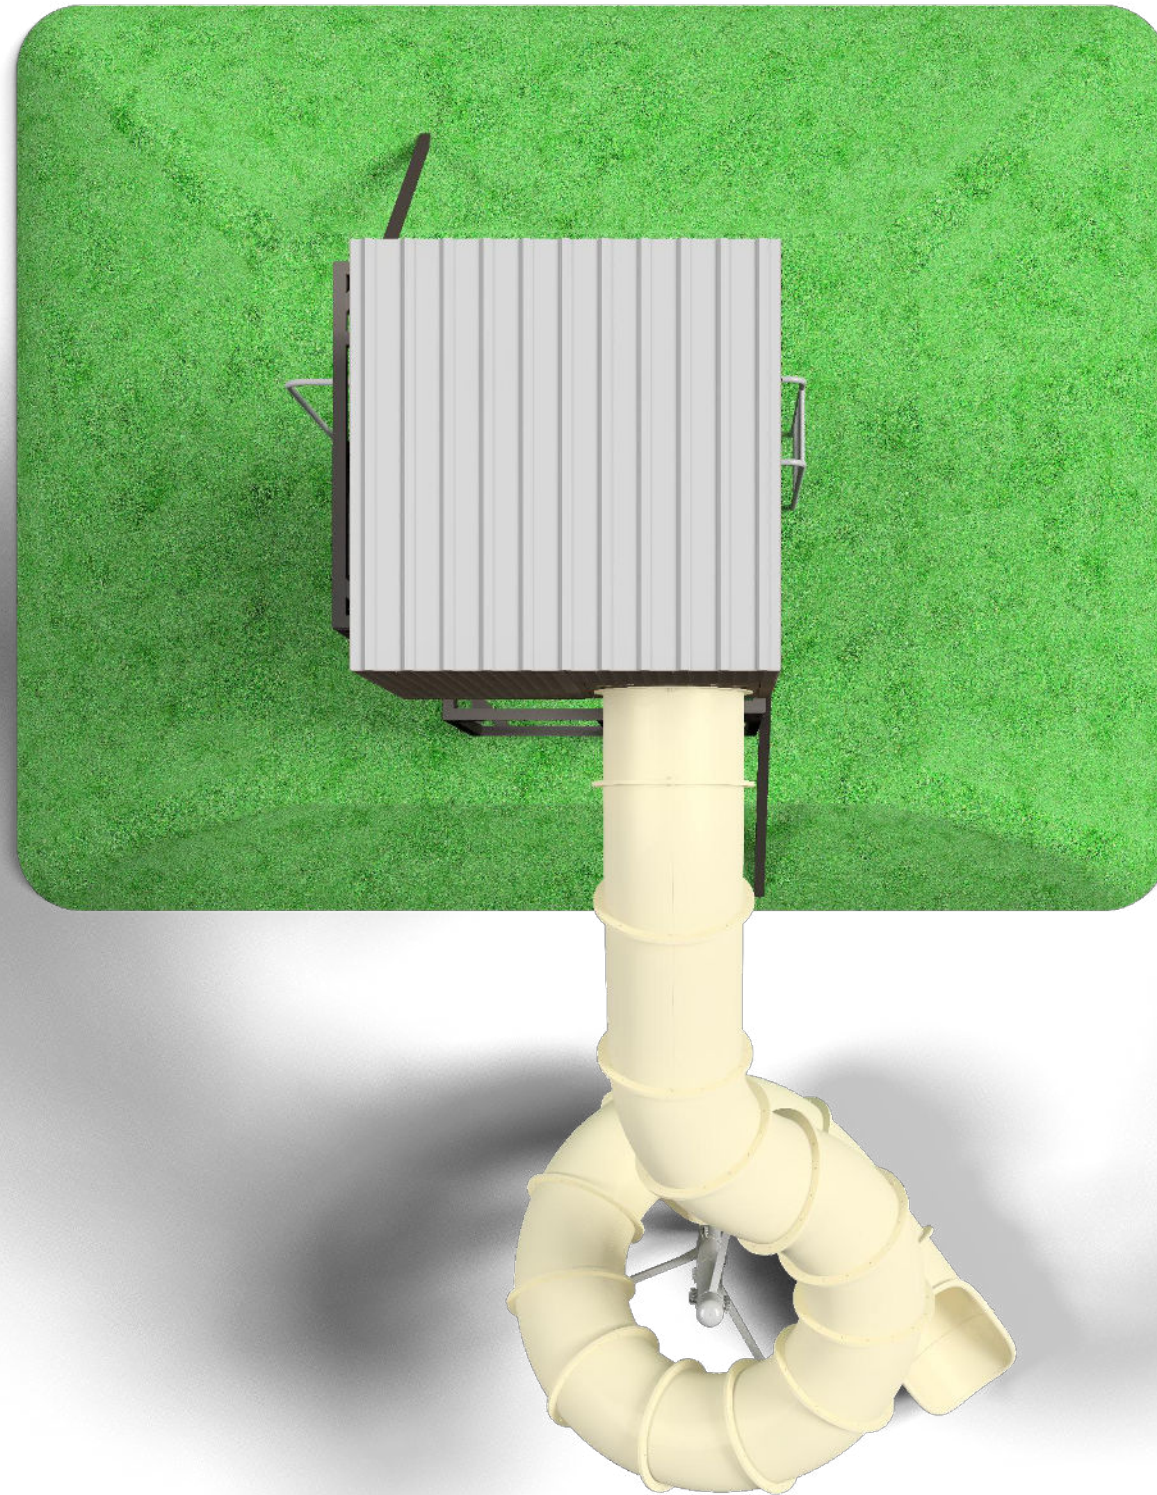

# Activity Square Tower 8606

8606

# Activity Square Tower 8606

8606

Age groups appropriate for:

 Toddlers & Pre-Schoolers

 Primary to Big Kids

 Teenagers to Young Adults

 Whole family / Young at Heart

# Activity Square Tower 8606

8606

Fallzone Minimum

Fallzone Recommended

Free Space

Mound

1000 (Mound)

Technical Information	
Main Dimension	13095 x 9924
Total Area	88 m2
Max FHOF	2300mm
Heaviest Part	
Compliant to	NZS 5828:2015 AS 4685:(series) EN 1176:2008