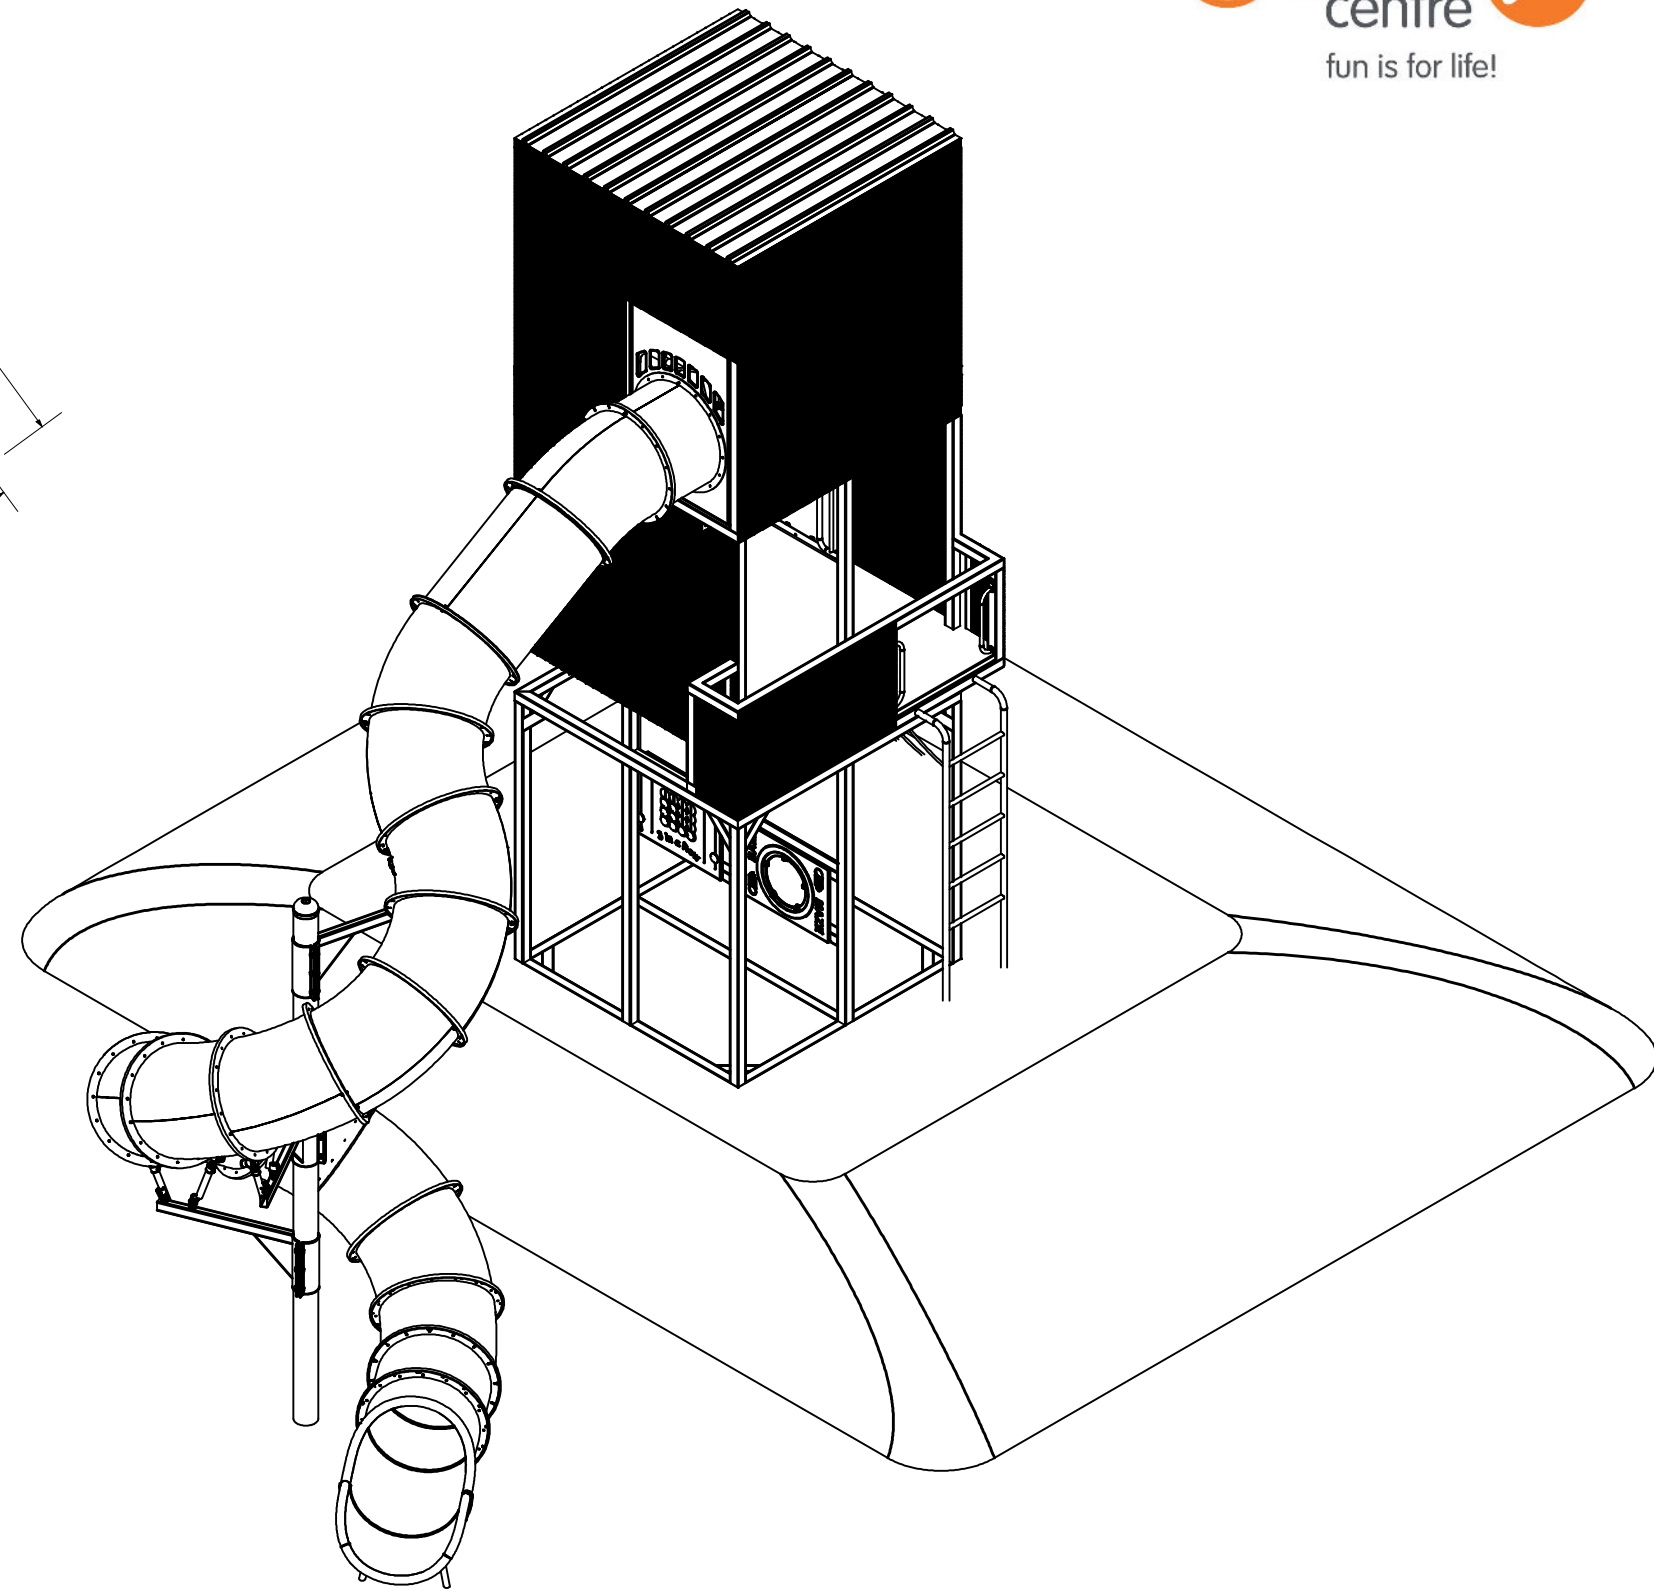

# Activity Square Tower 8606

8606

# Activity Square Tower 8606

8606

Fallzone Minimum

Fallzone Recommended

Free Space

Mound

1000 (Mound)

Technical Information	
Main Dimension	13095 x 9924
Total Area	88 m2
Max FHOF	2300mm
Heaviest Part	
Compliant to	NZS 5828:2015 AS 4685:(series) EN 1176:2008