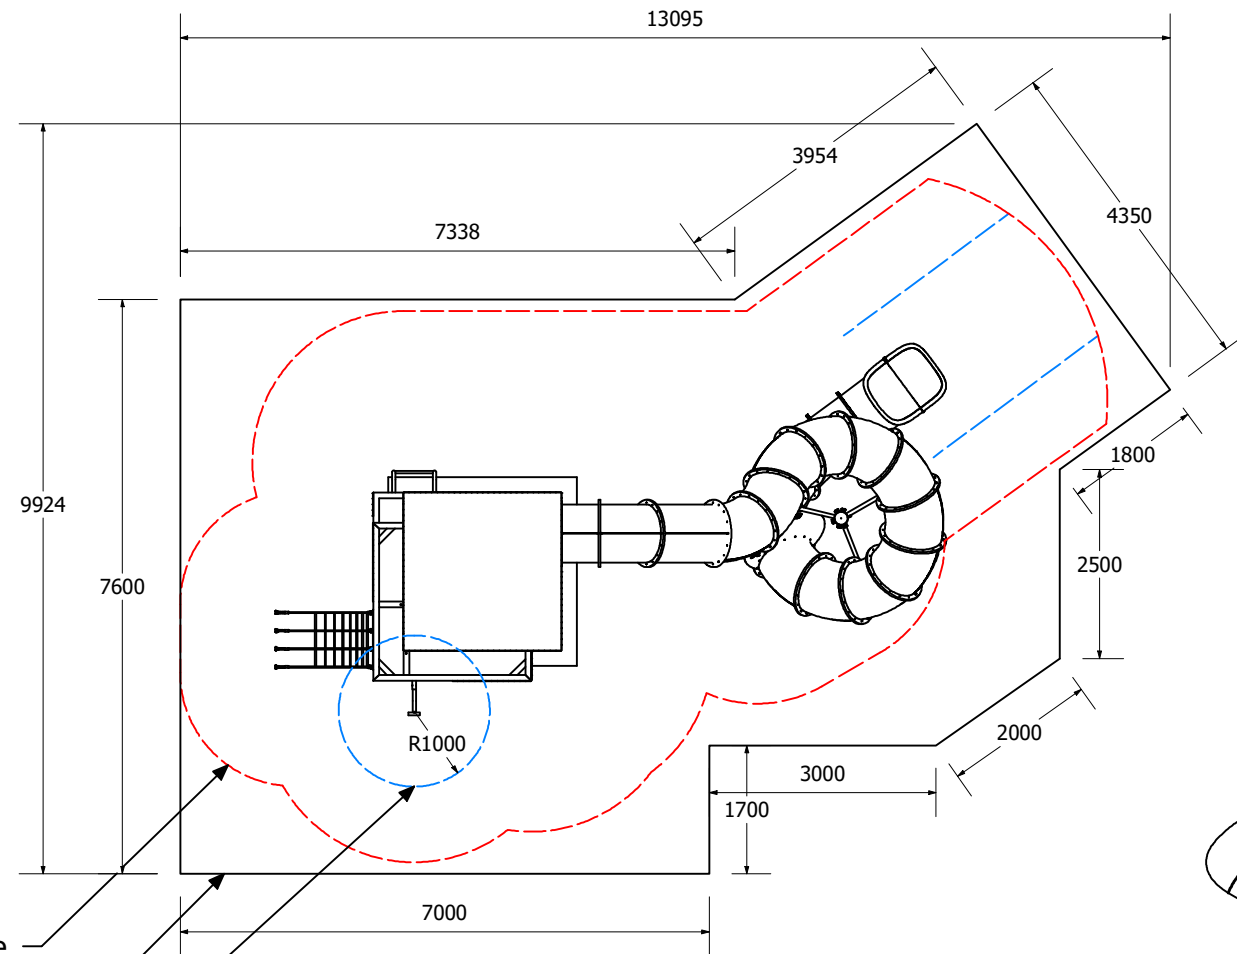

# Activity Square Tower 8606

8606

# Activity Square Tower 8606

8606

Age groups appropriate for:

 Toddlers & Pre-Schoolers

 Primary to Big Kids

 Teenagers to Young Adults

 Whole family / Young at Heart

# Activity Square Tower 8606

8606

Fallzone Minimum

Fallzone Recommended

Free Space

Mound

1000 (Mound)

Technical Information	
Main Dimension	13095 x 9924
Total Area	88 m2
Max FHOF	2300mm
Heaviest Part	
Compliant to	NZS 5828:2015 AS 4685:(series) EN 1176:2008