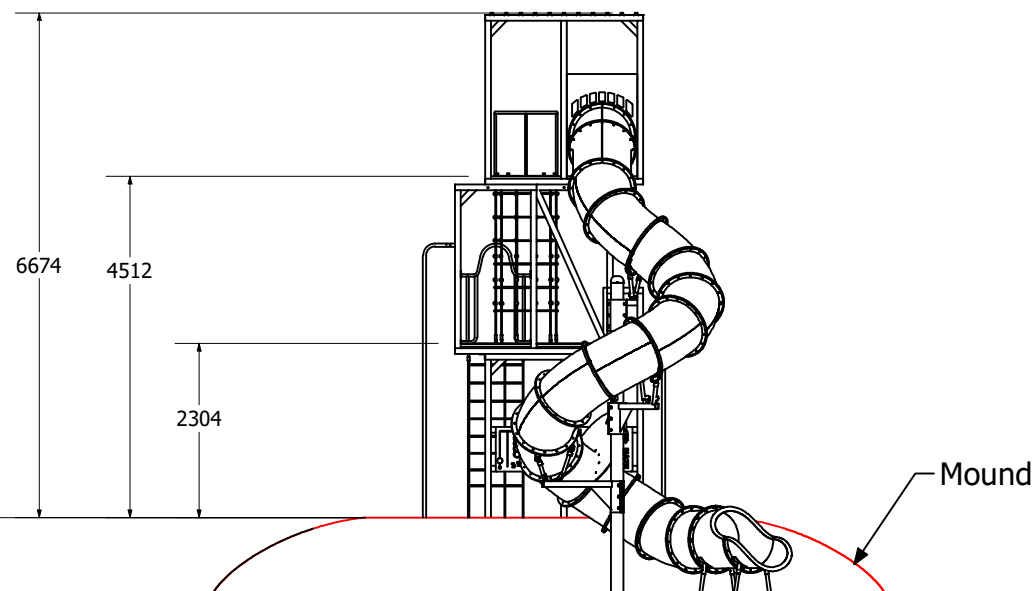

# Activity Square Tower 8606

8606

Fallzone Minimum

Fallzone Recommended

Free Space

Mound

1000 (Mound)

Technical Information	
Main Dimension	13095 x 9924
Total Area	88 m2
Max FHOF	2300mm
Heaviest Part	
Compliant to	NZS 5828:2015 AS 4685:(series) EN 1176:2008