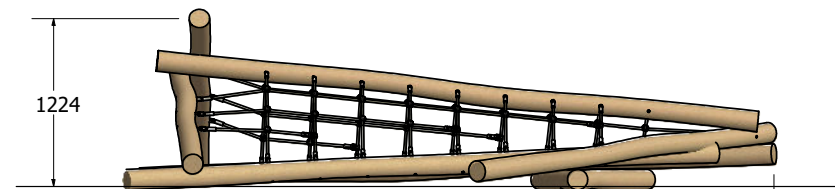

Natures Recluse

MOWWH348

Natures Recluse

MOWWH348

Natures Recluse

MOWWH348

Fallzone

Front Elevation

Right Elevation

Technical Information	
Main Dimension	7643 x 7143
Total Area	46 sqm
Max FHOF	1300 mm
Heaviest Part	
Compliant to	NZS 5828:2015 AS 4685:2017 EN 1176:2008

REVISION HISTORY			
REV	DESCRIPTION	DATE	BY
0	Creation	19/08/2020	Barry