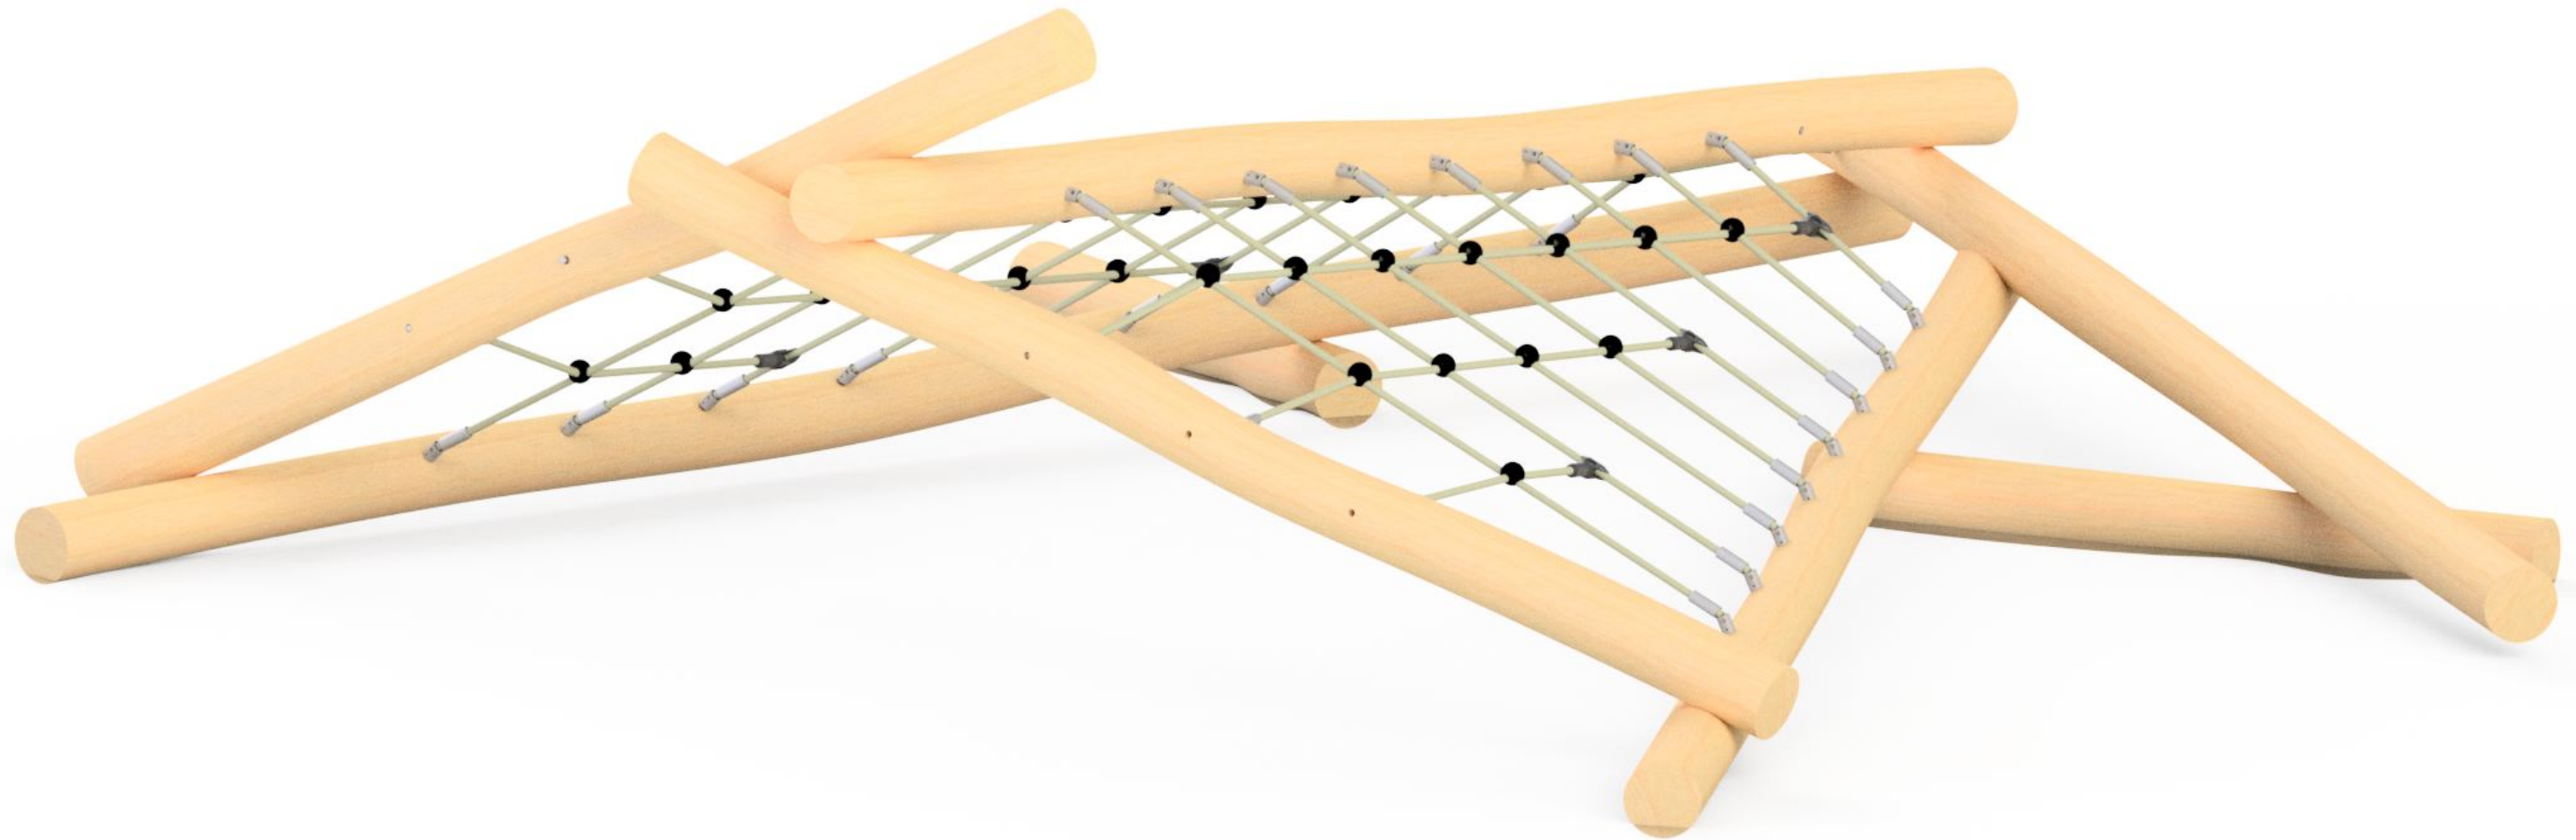

Natures Recluse

MOWWH348

Natures Recluse

MOWWH348

Natures Recluse

MOWWH348

Fallzone

Front Elevation

Right Elevation

Technical Information	
Main Dimension	7643 x 7143
Total Area	46 sqm
Max FHOF	1300 mm
Heaviest Part	
Compliant to	NZS 5828:2015 AS 4685:2017 EN 1176:2008

REVISION HISTORY			
REV	DESCRIPTION	DATE	BY
0	Creation	19/08/2020	Barry