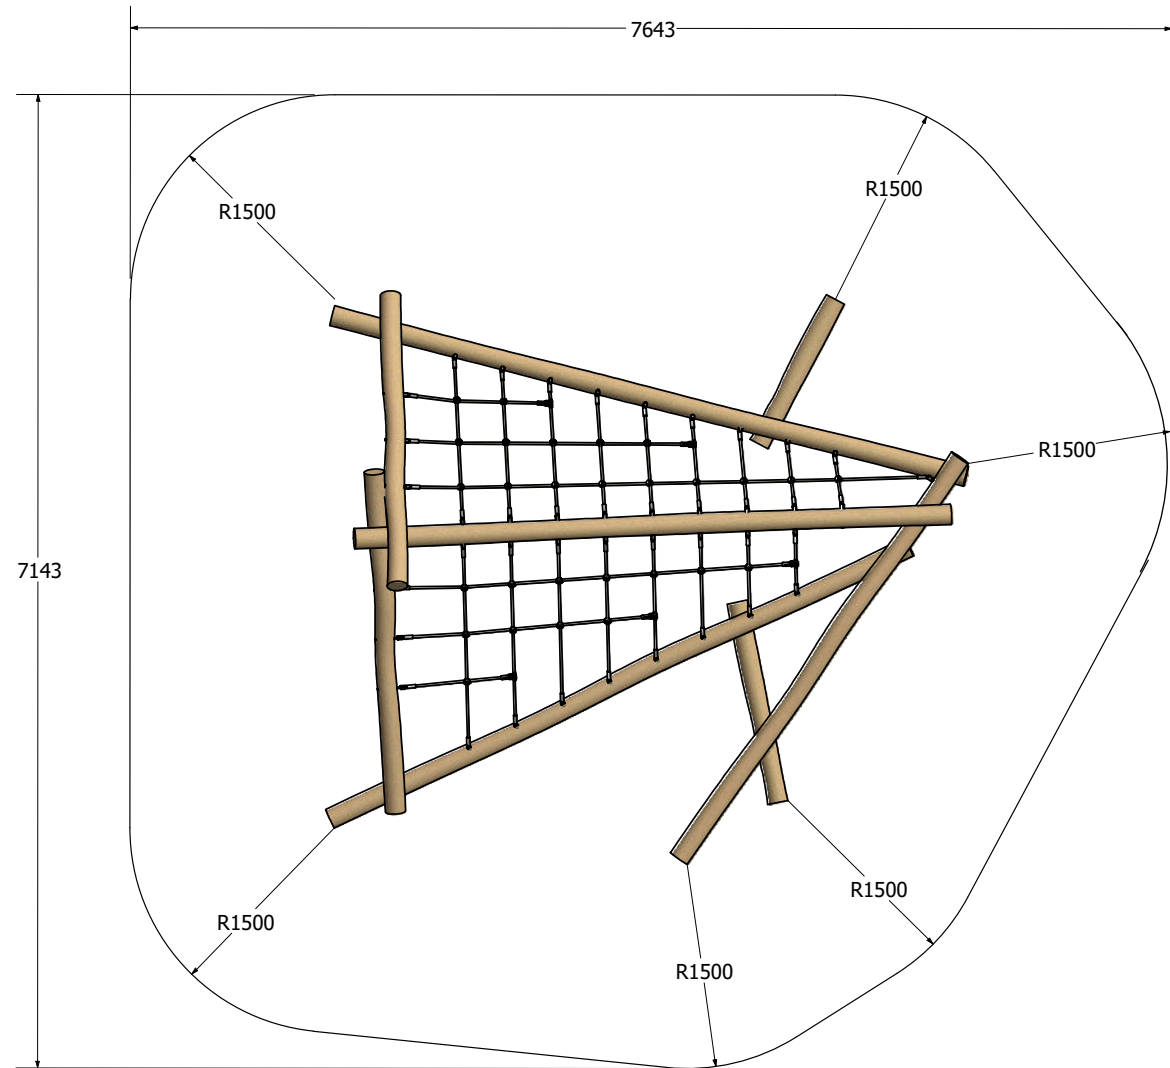

Natures Recluse

MOWWH348

Natures Recluse

MOWWH348

Natures Recluse

MOWWH348

Fallzone

Front Elevation

Right Elevation

Technical Information	
Main Dimension	7643 x 7143
Total Area	46 sqm
Max FHOF	1300 mm
Heaviest Part	
Compliant to	NZS 5828:2015 AS 4685:2017 EN 1176:2008

REVISION HISTORY			
REV	DESCRIPTION	DATE	BY
0	Creation	19/08/2020	Barry